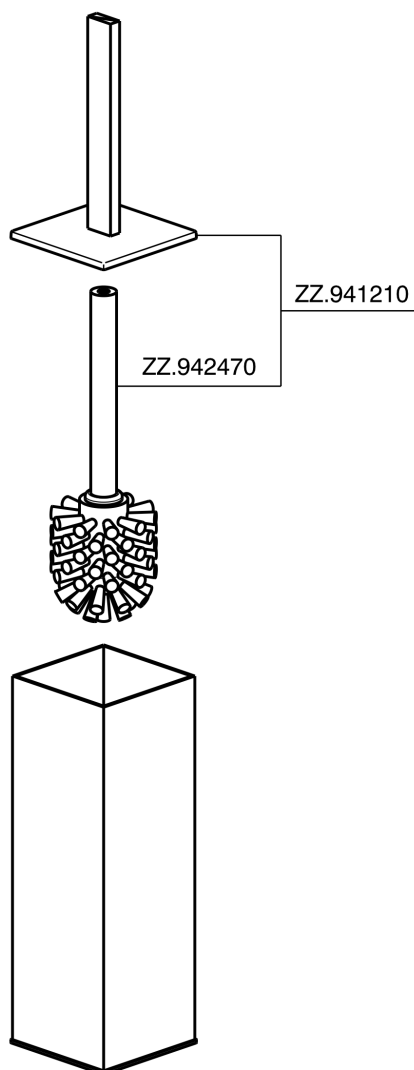

Brush holder BATHROOM ACCESSORIES_SQ090650

SQ090650

<https://en.huberitalia.com/brush-holder-bathroom-accessories-sq090650>

2024-11-23