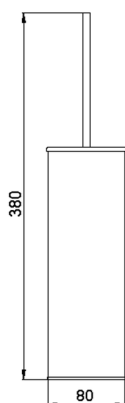

Brush holder BATHROOM ACCESSORIES_SQ090650

MODEL **SQ090650**

Brush holder, Brass made

AVAILABLE FINISHINGS

- 
21 21 Chrome
- 
2B 2B Polished Nickel
- 
2F 2F Brushed Nickel
- 
2Q 2Q Black Titanium
- 
40 40 Matt Black
- 
4Q 4Q Matt White