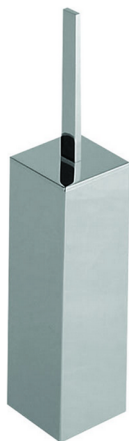

Brush holder BATHROOM ACCESSORIES_SQ090650

MODEL **SQ090650**

Brush holder, Brass made

AVAILABLE FINISHINGS

- 
21 21 Chrome
- 
2B 2B Polished Nickel
- 
2F 2F Brushed Nickel
- 
2Q 2Q Black Titanium
- 
40 40 Matt Black
- 
4Q 4Q Matt White

CHARACTERISTICS

Brush holder BATHROOM ACCESSORIES_SQ090650

SQ090650

<https://en.huberitalia.com/brush-holder-bathroom-accessories-sq090650>

2024-11-23