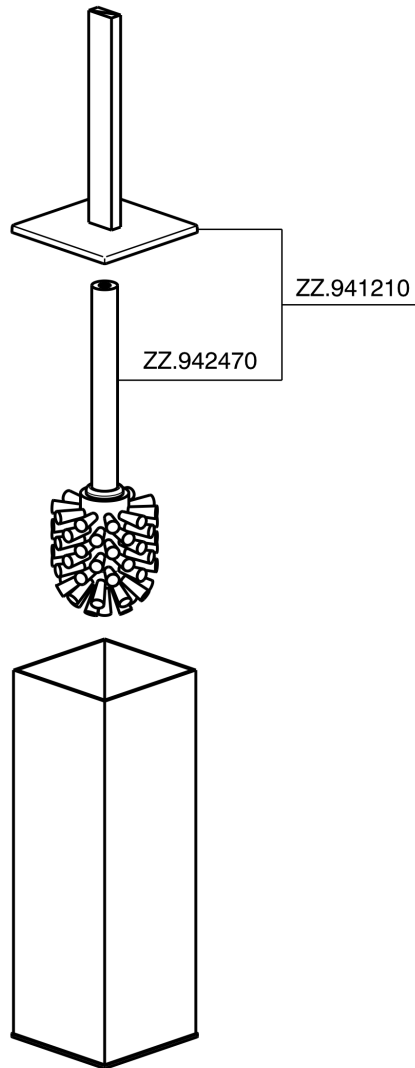

Brush holder BATHROOM ACCESSORIES_SQ090650

MODEL **SQ090650**

Brush holder, Brass made

AVAILABLE FINISHINGS

- 
21 21 Chrome
- 
2B 2B Polished Nickel
- 
2F 2F Brushed Nickel
- 
2Q 2Q Black Titanium
- 
40 40 Matt Black
- 
4Q 4Q Matt White

CHARACTERISTICS

Brush holder BATHROOM ACCESSORIES_SQ090650

SQ090650

<https://en.huberitalia.com/brush-holder-bathroom-accessories-sq090650>

2024-11-23