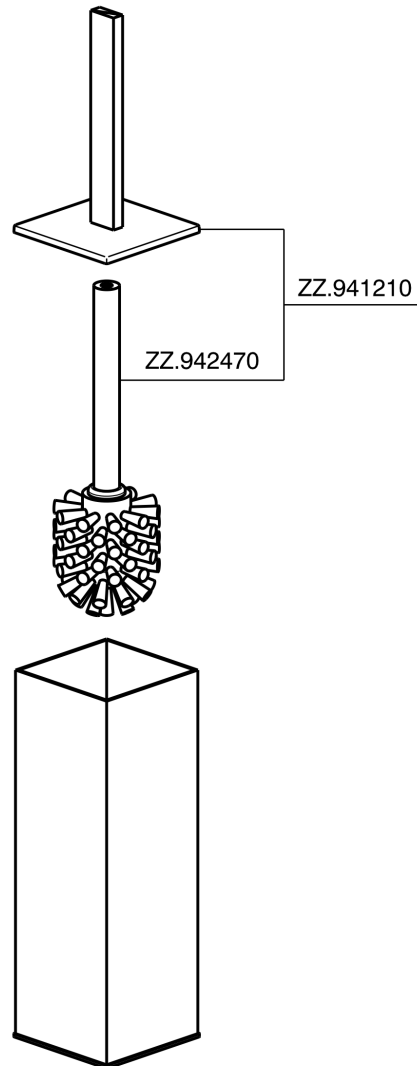

Brush holder BATHROOM ACCESSORIES_SQ090650

MODEL **SQ090650**

Brush holder, Brass made

AVAILABLE FINISHINGS

- 
21 21 Chrome
- 
2B 2B Polished Nickel
- 
2F 2F Brushed Nickel
- 
2Q 2Q Black Titanium
- 
40 40 Matt Black
- 
4Q 4Q Matt White

CHARACTERISTICS

Brush holder BATHROOM ACCESSORIES_SQ090650

SQ090650

<https://en.huberitalia.com/brush-holder-bathroom-accessories-sq090650>

2024-11-23