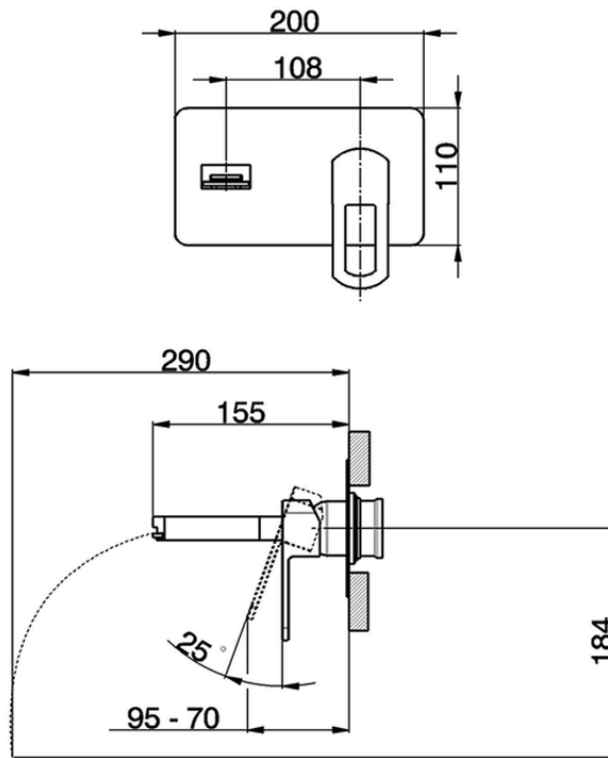

Exposed part for single lever washbasin valve DADO_DC005510

DC005510

<https://en.huberitalia.com/exposed-part-for-single-lever-washbasin-valve-dado-dc005510>

Piastra/Plate/Plaque/Platte/Placa

2-3mm: XX 56-76

10mm: XX 48-68