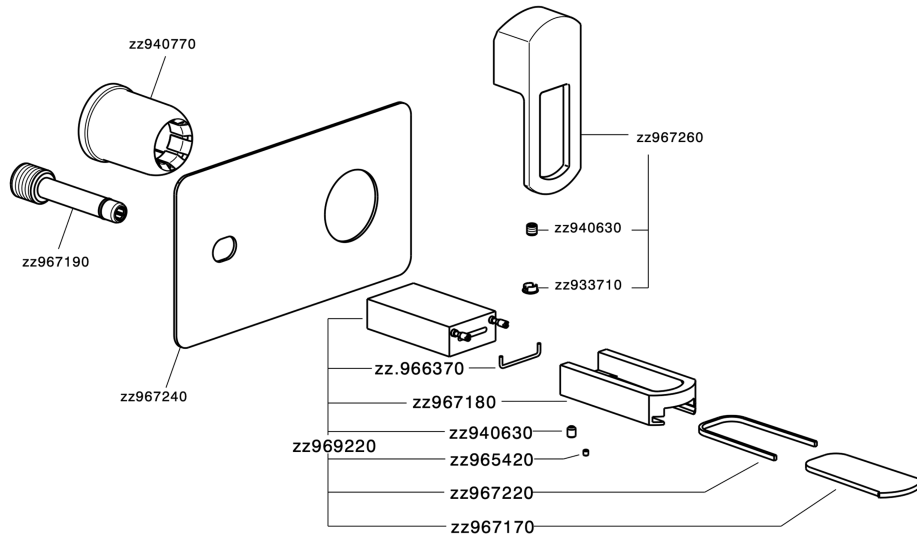

## Exposed part for single lever washbasin valve DADO\_DC005510

DC005510

<https://en.huberitalia.com/exposed-part-for-single-lever-washbasin-valve-dado-dc005510>

Concealed single lever washbasin mixer Easy-Box CONCEALED\_ZB002450

ZB002450

<https://en.huberitalia.com/concealed-single-lever-washbasin-mixer-easy-box-concealed-zb002450>

2024-11-21