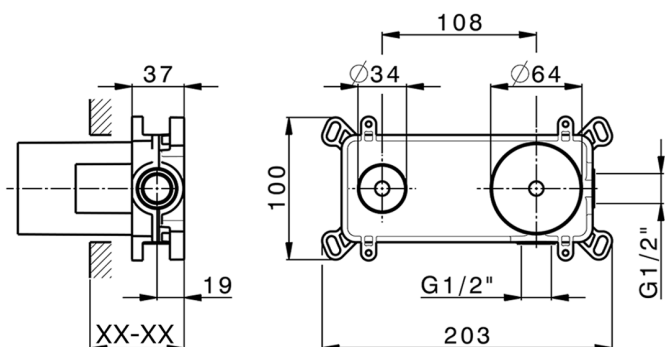

Exposed part for single lever washbasin valve DADO_DC005510

MODEL **DC005510**

Exposed part for single lever washbasin valve, without concealed part, spout plate available in chrome or smoked finish, spout L. 155 mm, for item Easy-Box ZB002450 and art. ZB025510

AVAILABLE FINISHINGS

-  **21** 21 Chrome
-  **2F** 2F Brushed Nickel
-  **6U** 6U Chrome/Smoked

CHARACTERISTICS

Installation **Concealed**

Required concealed parts **ZB002450**

Exposed part for single lever washbasin valve DADO_DC005510

DC005510

<https://en.huberitalia.com/exposed-part-for-single-lever-washbasin-valve-dado-dc005510>

Concealed single lever washbasin mixer Easy-Box CONCEALED_ZB002450

MODEL **ZB002450**

Concealed single lever washbasin mixer
Easy-Box, with protection guard box, without trim kit

AVAILABLE FINISHINGS

CHARACTERISTICS

Concealed **1**
Cartridge Spare Parts **ZZ95409000**
35 mm Cartridge

Piastra/Plate/Plaque/Platte/Placa

2-3mm: XX 56-76

10mm: XX 48-68

EcoStop

EcoStop feature limits water flow to approximately 50% of maximum output with one point of resistance on setting. Push slightly past the middle stop only when full water output is required. This will save water up to 50%.