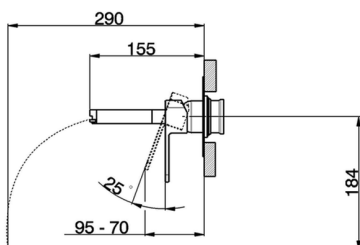

Exposed part for single lever washbasin valve DADO_DC005510

MODEL **DC005510**

Exposed part for single lever washbasin valve, without concealed part, spout plate available in chrome or smoked finish, spout L. 155 mm, for item Easy-Box ZB002450 and art. ZB025510

AVAILABLE FINISHINGS

-  **21** 21 Chrome
-  **2F** 2F Brushed Nickel
-  **6U** 6U Chrome/Smoked

CHARACTERISTICS

Installation **Concealed**

Required concealed parts **ZB002450**

Exposed part for single lever washbasin valve DADO_DC005510

DC005510

<https://en.huberitalia.com/exposed-part-for-single-lever-washbasin-valve-dado-dc005510>

Concealed single lever washbasin mixer Easy-Box CONCEALED_ZB002450

MODEL **ZB002450**

Concealed single lever washbasin mixer
Easy-Box, with protection guard box, without trim kit

AVAILABLE FINISHINGS

CHARACTERISTICS

Concealed **1**
Cartridge Spare Parts **ZZ95409000**
35 mm Cartridge

Piastra/Plate/Plaque/Platte/Placa

2-3mm: XX 56-76

10mm: XX 48-68

EcoStop

EcoStop feature limits water flow to approximately 50% of maximum output with one point of resistance on setting. Push slightly past the middle stop only when full water output is required. This will save water up to 50%.