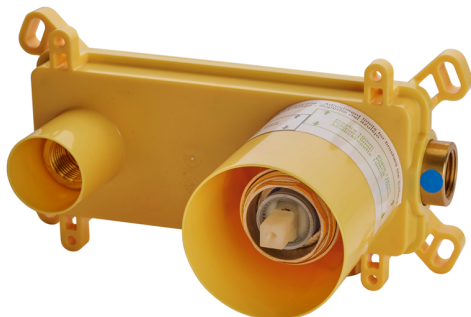

Exposed part for single lever washbasin valve DADO_DC005510

MODEL **DC005510**

Exposed part for single lever washbasin valve, without concealed part, spout plate available in chrome or smoked finish, spout L. 155 mm, for item Easy-Box ZB002450 and art. ZB025510

AVAILABLE FINISHINGS

-  **21** 21 Chrome
-  **2F** 2F Brushed Nickel
-  **6U** 6U Chrome/Smoked

CHARACTERISTICS

Installation **Concealed**

Required concealed parts **ZB002450**

Exposed part for single lever washbasin valve DADO_DC005510

DC005510

<https://en.huberitalia.com/exposed-part-for-single-lever-washbasin-valve-dado-dc005510>

Concealed single lever washbasin mixer Easy-Box CONCEALED_ZB002450

MODEL **ZB002450**

Concealed single lever washbasin mixer
Easy-Box, with protection guard box, without trim kit

AVAILABLE FINISHINGS

CHARACTERISTICS

Concealed **1**
Cartridge Spare Parts **ZZ95409000**
35 mm Cartridge

Piastra/Plate/Plaque/Platte/Placa

2-3mm: XX 56-76

10mm: XX 48-68

EcoStop

EcoStop feature limits water flow to approximately 50% of maximum output with one point of resistance on setting. Push slightly past the middle stop only when full water output is required. This will save water up to 50%.