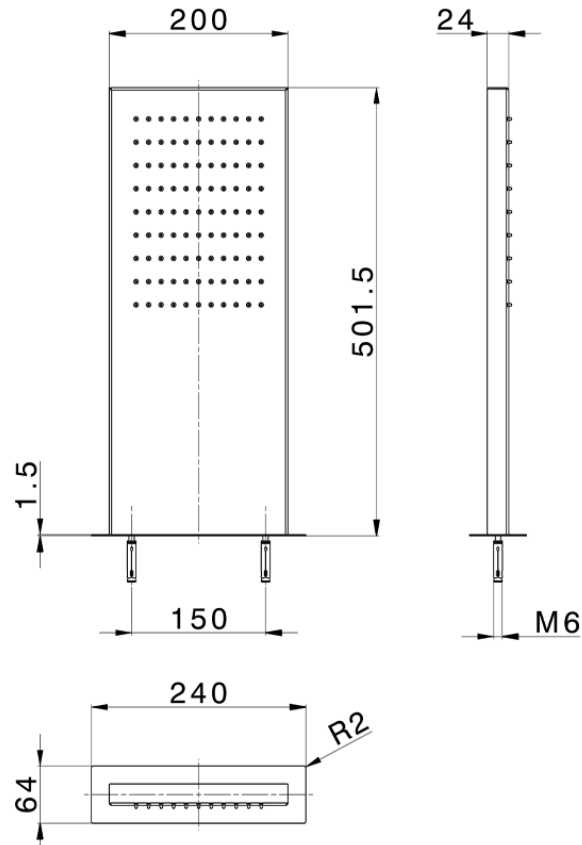

Rectangular wall-mounted showerhead ZEN_ZS122060

ZS122060

<https://en.huberitalia.com/rectangular-wall-mounted-showerhead-zen-zs122060>

2026-06-13