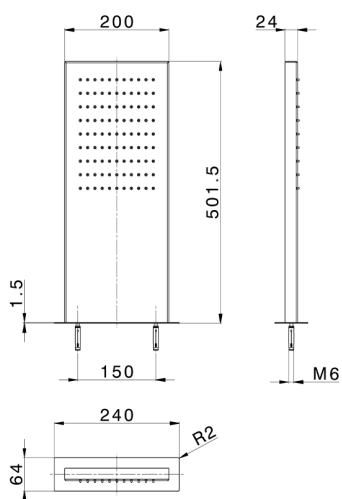

Rectangular wall-mounted showerhead ZEN_ZS122060

MODEL **ZS122060**

Rectangular wall-mounted showerhead, rain function, Stainless Steel AISI 304

AVAILABLE FINISHINGS

- **D1** D1 Brushed Inox
- **40** 40 Matt Black
- **4Q** 4Q Matt White
- **D2** D2 Polished Inox

CHARACTERISTICS

2026-06-13