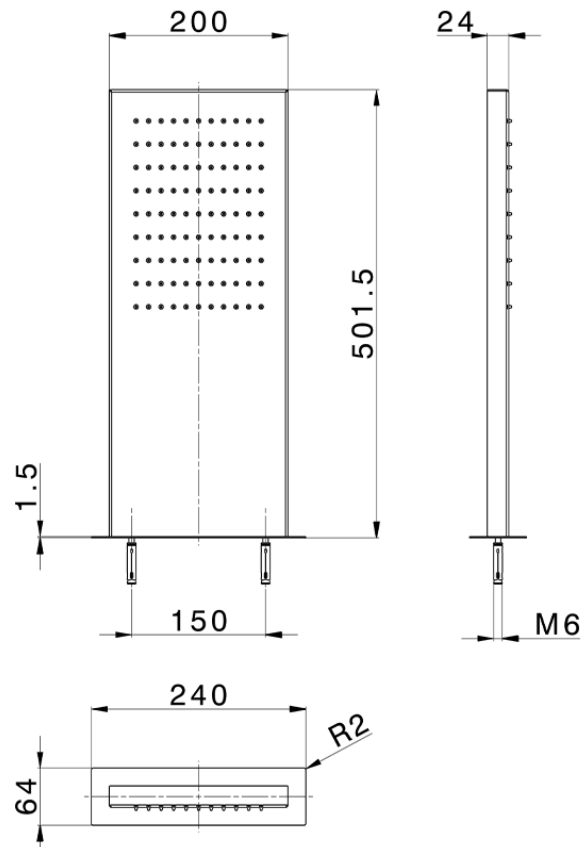

Rectangular wall-mounted showerhead ZEN_ZS122060

ZS122060

<https://en.huberitalia.com/rectangular-wall-mounted-showerhead-zen-zs122060>

2026-06-26