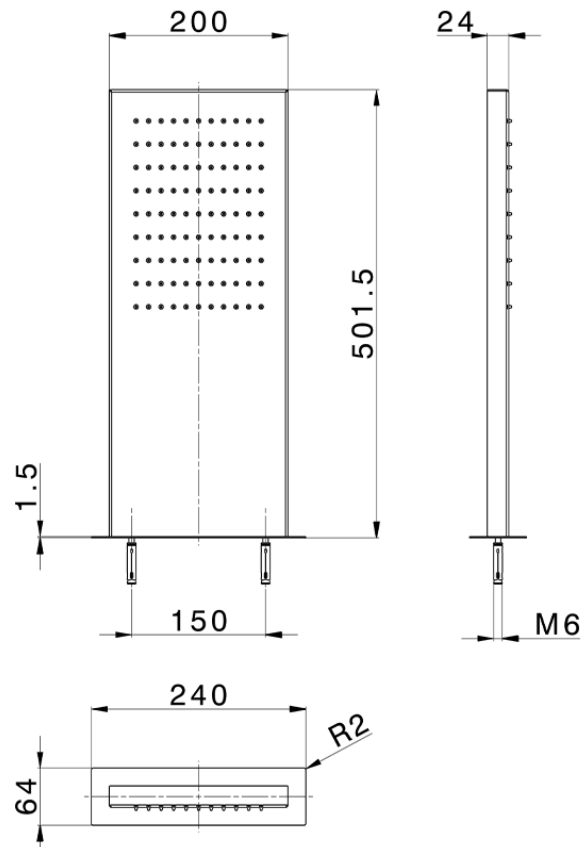

Rectangular wall-mounted showerhead ZEN_ZS122060

ZS122060

<https://en.huberitalia.com/rectangular-wall-mounted-showerhead-zen-zs122060>

2026-05-15