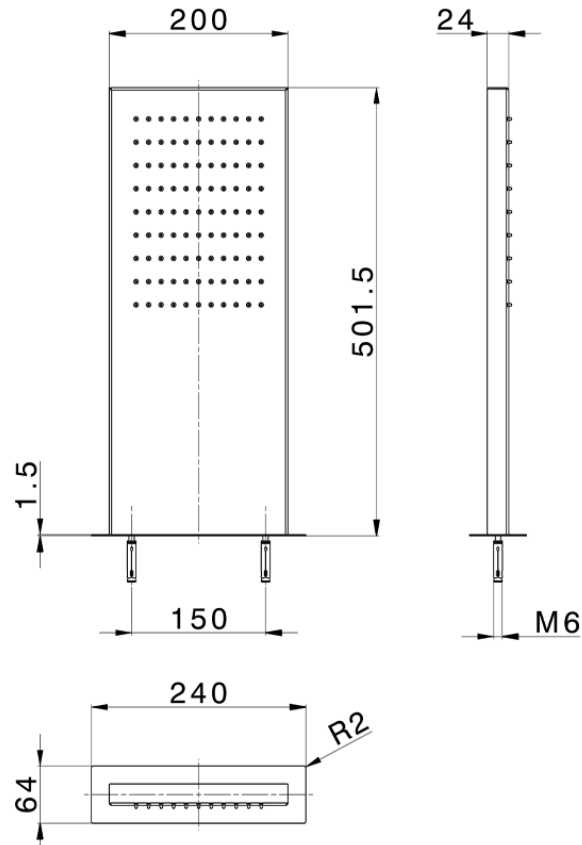

Rectangular wall-mounted showerhead ZEN_ZS122060

ZS122060

<https://en.huberitalia.com/rectangular-wall-mounted-showerhead-zen-zs122060>

2026-05-15