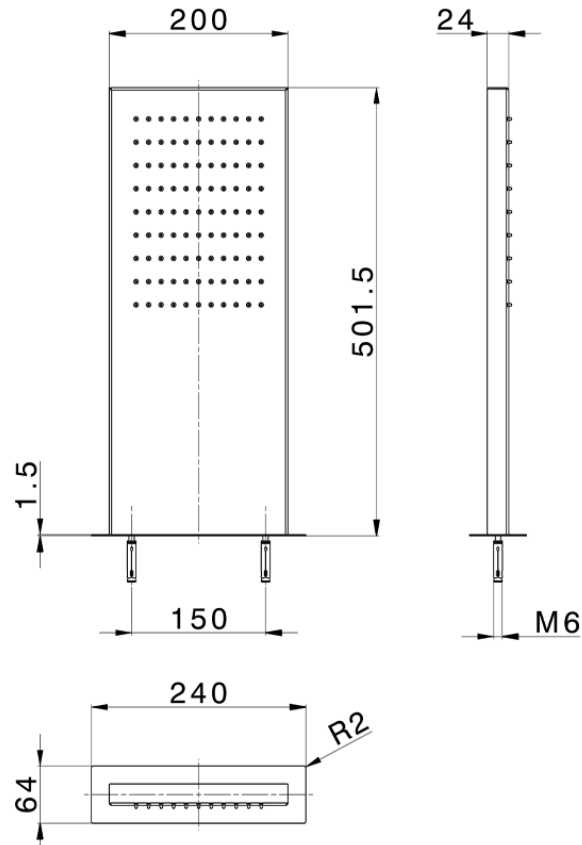

Rectangular wall-mounted showerhead ZEN_ZS122060

ZS122060

<https://en.huberitalia.com/rectangular-wall-mounted-showerhead-zen-zs122060>

2026-04-07