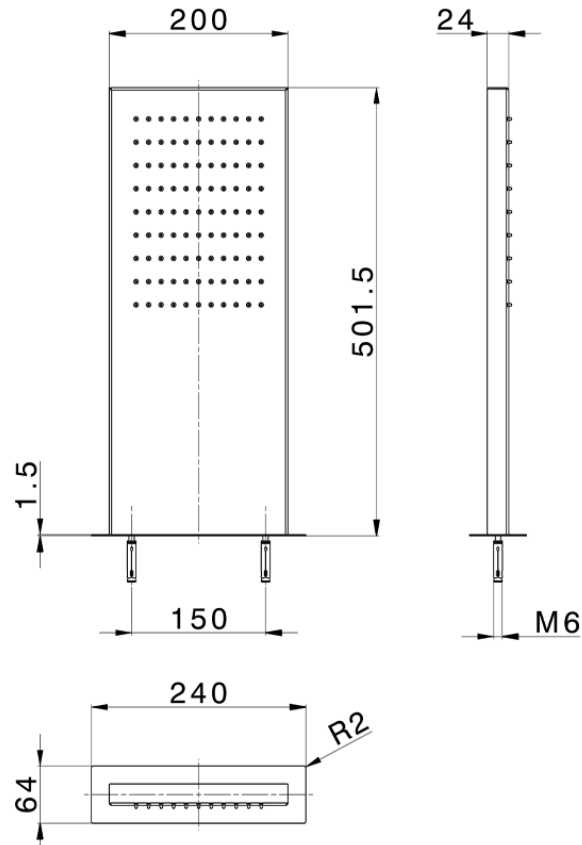

Rectangular wall-mounted showerhead ZEN_ZS122060

ZS122060

<https://en.huberitalia.com/rectangular-wall-mounted-showerhead-zen-zs122060>

2026-06-06