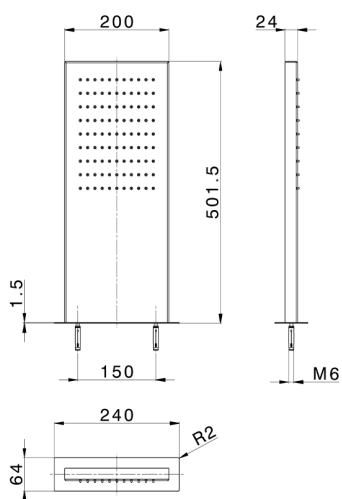

Rectangular wall-mounted showerhead ZEN_ZS122060

MODEL **ZS122060**

Rectangular wall-mounted showerhead, rain function, Stainless Steel AISI 304

AVAILABLE FINISHINGS

- **D1** D1 Brushed Inox
- **40** 40 Matt Black
- **4Q** 4Q Matt White
- **D2** D2 Polished Inox

CHARACTERISTICS

2026-06-26