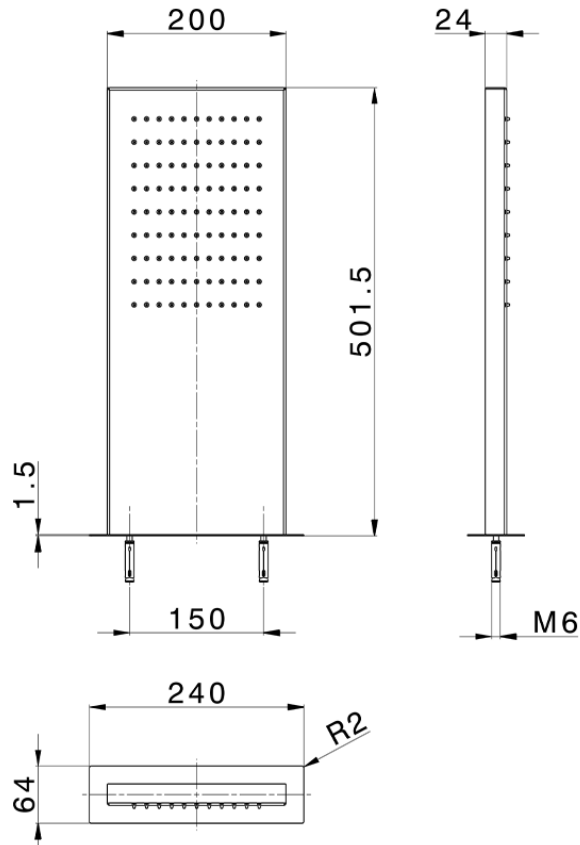

## Rectangular wall-mounted showerhead ZEN\_ZS122060

ZS122060

<https://en.huberitalia.com/rectangular-wall-mounted-showerhead-zen-zs122060>

2026-06-05