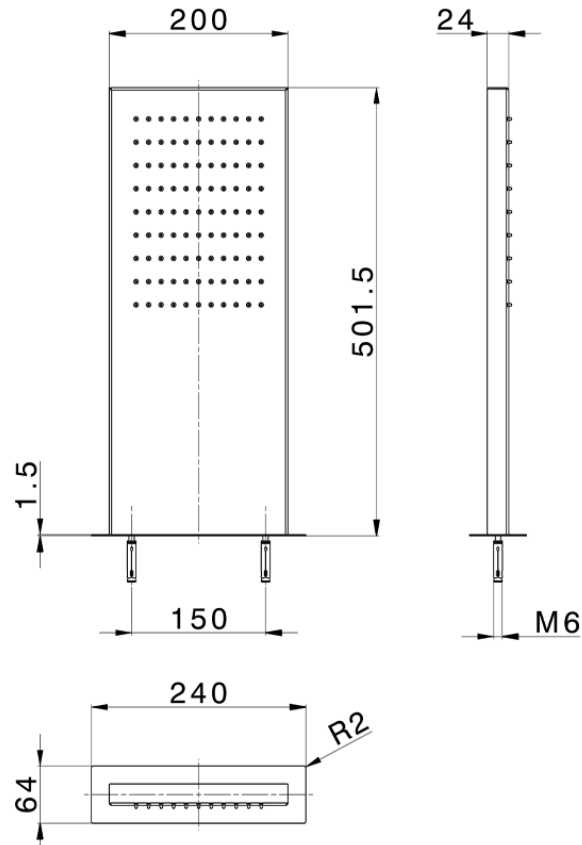

Rectangular wall-mounted showerhead ZEN\_ZS122060

ZS122060

<https://en.huberitalia.com/rectangular-wall-mounted-showerhead-zen-zs122060>

2026-06-26