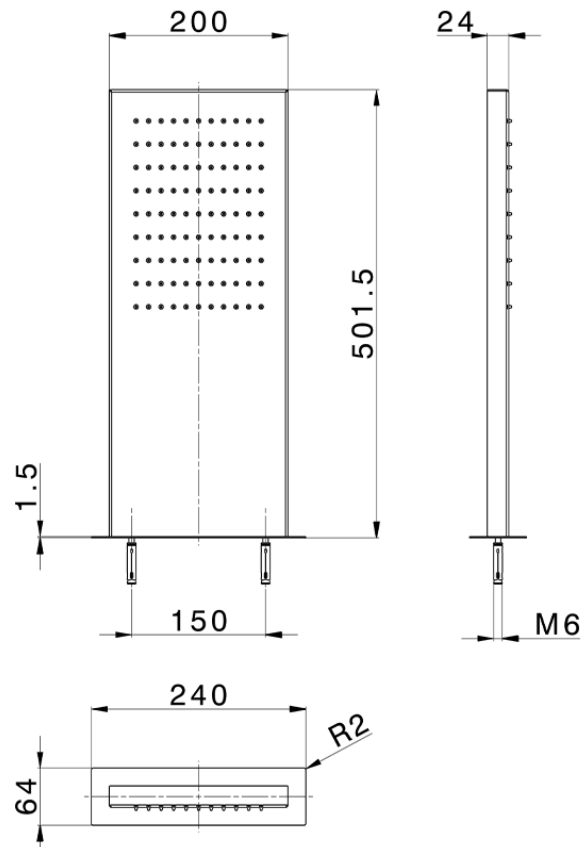

Rectangular wall-mounted showerhead ZEN_ZS122060

ZS122060

<https://en.huberitalia.com/rectangular-wall-mounted-showerhead-zen-zs122060>

2026-04-08