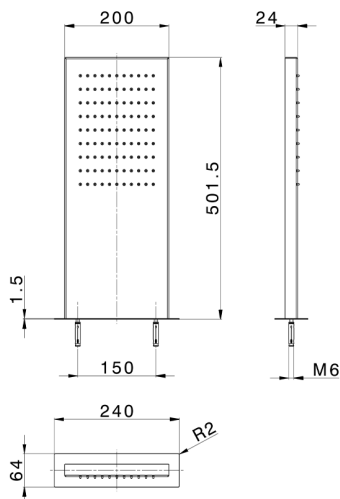

Rectangular wall-mounted showerhead ZEN_ZS122060

MODEL **ZS122060**

Rectangular wall-mounted showerhead, rain function, Stainless Steel AISI 304

AVAILABLE FINISHINGS

- **D1** D1 Brushed Inox
- **40** 40 Matt Black
- **4Q** 4Q Matt White
- **D2** D2 Polished Inox

CHARACTERISTICS

2026-04-11