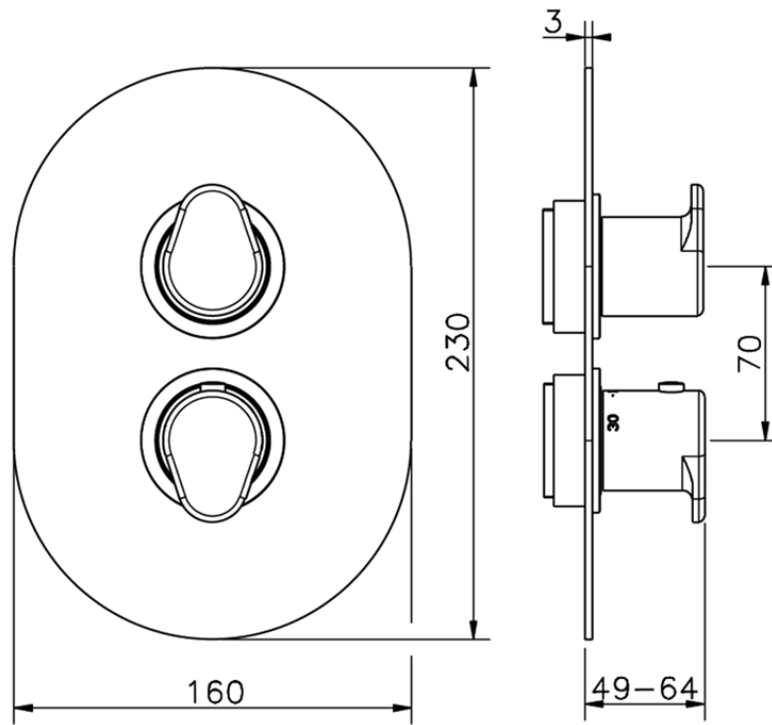

Exposed part for con.thermo.shower valve, 3-outlet LEVITY_LY018200

LY018200

<https://en.huberitalia.com/exposed-part-for-con-thermo-shower-valve-3-outlet-levity-ly018200>

Piastra/Plate/Plaque/Platte/Placa

2-3mm: XX 25-40 YY 76-91

10 mm: XX 16-31 YY 65-80

ZB018201

<https://en.huberitalia.com/3-outlet-concealed-thermostatic-shower-valve-concealed-zb018201>

2024-12-19