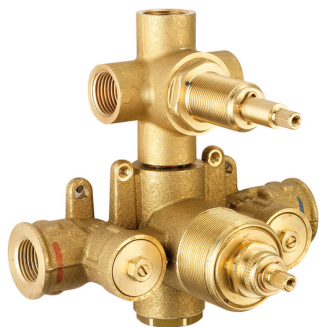

Exposed part for con.thermo.shower valve, 3-outlet LEVITY_LY018200

MODEL **LY018200**

Exposed part for 3-outlet thermostatic mixer, with 3 outlet diverter, without concealed part, for item ZB018201

AVAILABLE FINISHINGS

-  **21** 21 Chrome
-  **2B** 2B Polished Nickel
-  **2F** 2F Brushed Nickel
-  **40** 40 Matt Black
-  **4Q** 4Q Matt White

CHARACTERISTICS

Installation **Concealed**
 Required concealed parts **ZB018201**

Thermostatic

The Huber thermostatic is your personal water manager, helping you to handle, control and save water and energy.

3-outlet Concealed thermostatic shower valve CONCEALED_ZB018201

MODEL **ZB018201**

3-Outlet Concealed thermostatic mixer, with 3-outlet diverter, without trim kit

AVAILABLE FINISHINGS

CHARACTERISTICS

Installation	Concealed
Cartridge Spare Parts	24.04A.PP
8x20 Plus P Thermostatic Valve	
Concealed	1