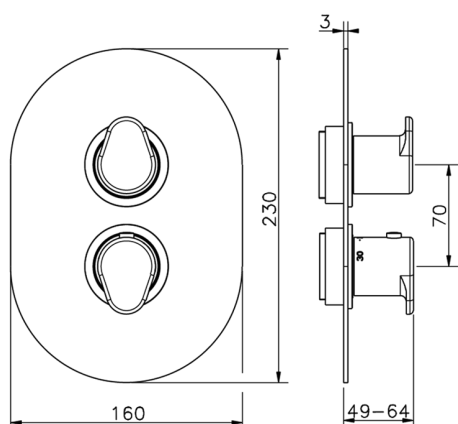

Exposed part for con.thermo.shower valve, 3-outlet LEVITY_LY018200

MODEL **LY018200**

Exposed part for 3-outlet thermostatic mixer, with 3 outlet diverter, without concealed part, for item ZB018201

AVAILABLE FINISHINGS

-  **21** 21 Chrome
-  **2B** 2B Polished Nickel
-  **2F** 2F Brushed Nickel
-  **40** 40 Matt Black
-  **4Q** 4Q Matt White

CHARACTERISTICS

Installation **Concealed**
 Required concealed parts **ZB018201**

3-Outlet Concealed thermostatic mixer, with 3-outlet diverter, without trim kit

AVAILABLE FINISHINGS

CHARACTERISTICS

Installation	Concealed
Cartridge Spare Parts	24.04A.PP
8x20 Plus P Thermostatic Valve	
Concealed	1

Piastra/Plate/Plaque/Platte/Placa
 2-3mm: XX 25-40 YY 76-91
 10 mm: XX 16-31 YY 65-80

DeviaStop

The Huber Devia Stop technology allows to adjust the water flow and to direct it to the selected output point (overhead soaker, hand shower, etc).