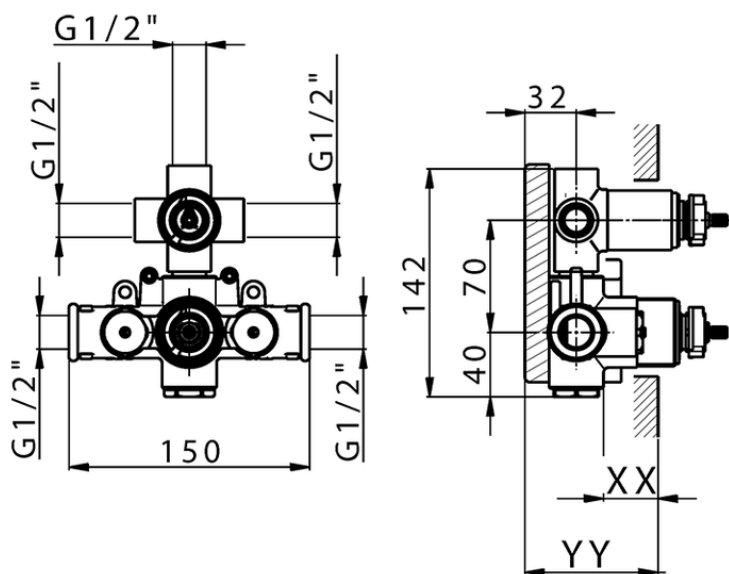

Exposed part for con.thermo.shower valve, 3-outlet LEVITY_LY018200

LY018200

<https://en.huberitalia.com/exposed-part-for-con-thermo-shower-valve-3-outlet-levity-ly018200>

Piastra/Plate/Plaque/Platte/Placa

2-3mm: XX 25-40 YY 76-91

10 mm: XX 16-31 YY 65-80

ZB018201

<https://en.huberitalia.com/3-outlet-concealed-thermostatic-shower-valve-concealed-zb018201>

2024-12-19