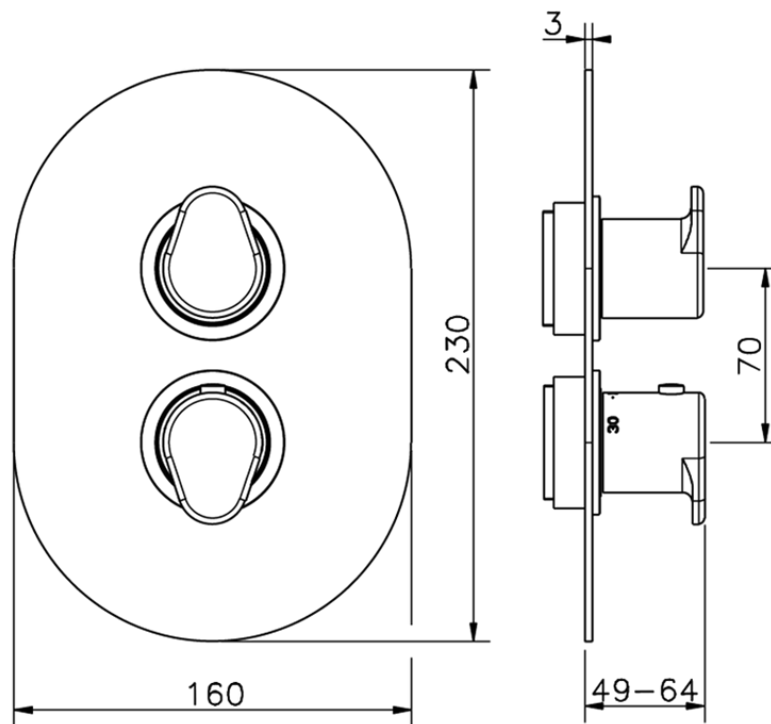

Exposed part for con.thermo.shower valve, 3-outlet LEVITY_LY018200

LY018200

<https://en.huberitalia.com/exposed-part-for-con-thermo-shower-valve-3-outlet-levity-ly018200>

Piastra/Plate/Plaque/Platte/Placa

2-3mm: XX 25-40 YY 76-91

10 mm: XX 16-31 YY 65-80

ZB018201

<https://en.huberitalia.com/3-outlet-concealed-thermostatic-shower-valve-concealed-zb018201>

2024-12-18