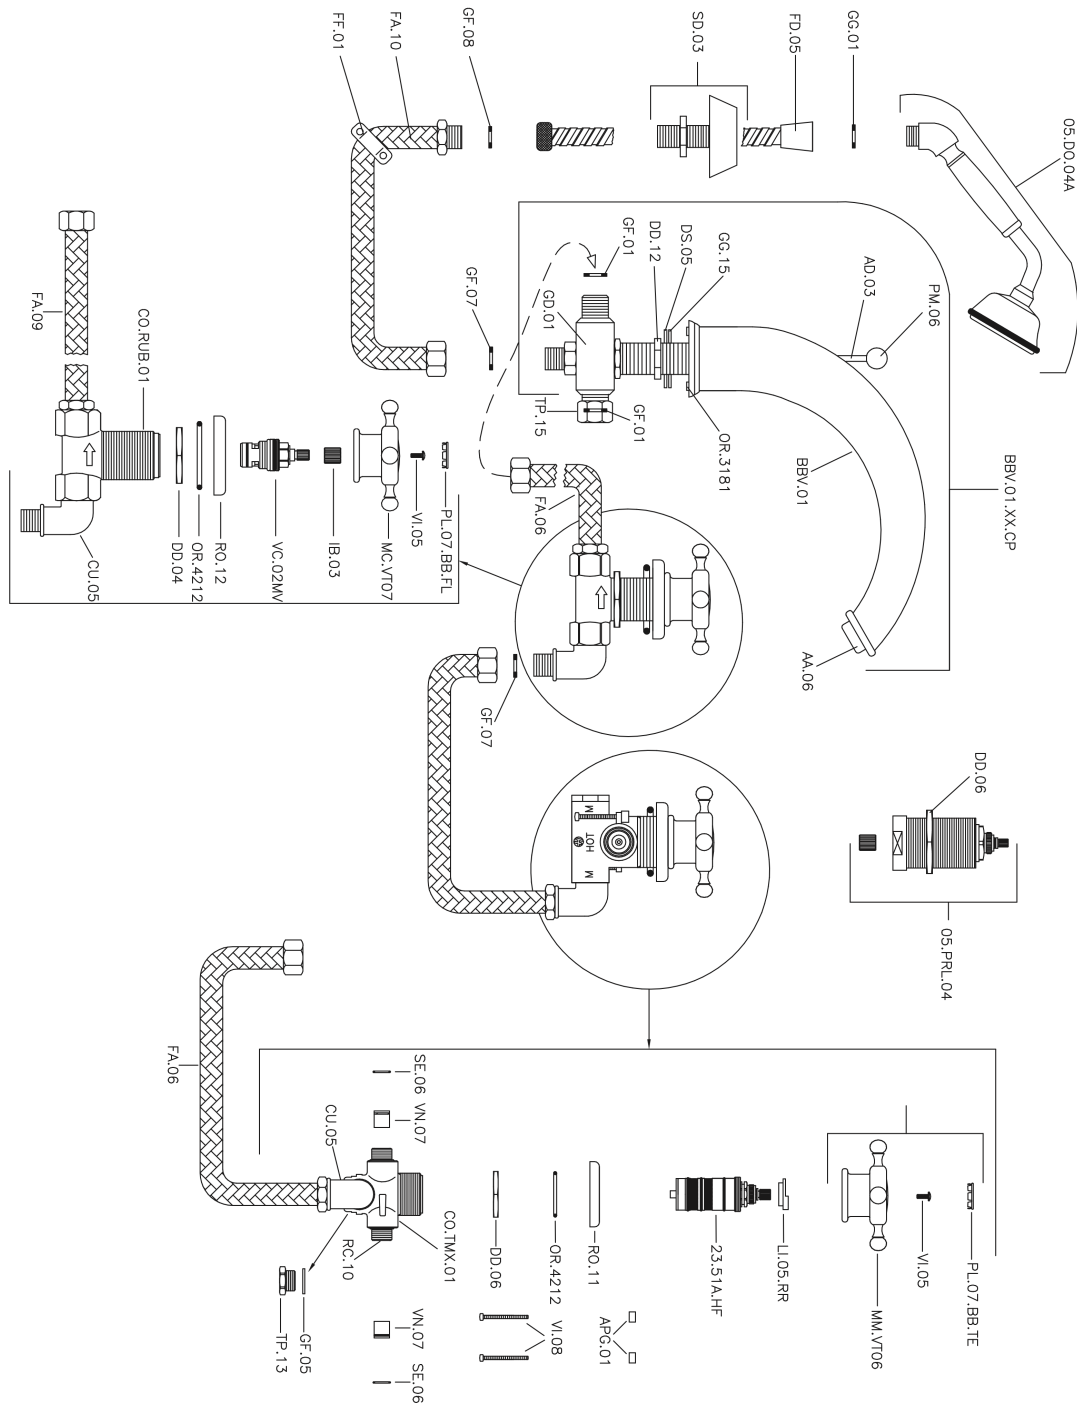

Deck mounted, 4-holes, thermostatic bath mixer VICTORIAN_VTT76010

MODEL **VTT76010**

Deck mounted, 4-holes, thermostatic bath mixer, 2-outlet diverter, 78 mm Brass Classic One spray Handshower, 150 cm extractable flexible hose

AVAILABLE FINISHINGS

-  **21** 21 Chrome
-  **27** 27 Old Bronze
-  **2A** 2A Satin Brushed Nickel
-  **2G** 2G Antique Gold
-  **2W** 2W Brushed Gold

CHARACTERISTICS

Cartridge Spare Parts **24.04A.PP**
8x20 Plus P Thermostatic Valve

Thermostatic

The Huber thermostatic is your personal water manager, helping you to handle, control and save water and energy.

Deck mounted, 4-holes, thermostatic bath mixer VICTORIAN_VTT76010

VTT76010

<https://en.huberitalia.com/deck-mounted-4-holes-thermostatic-bath-mixer-victorian-vtt76010>