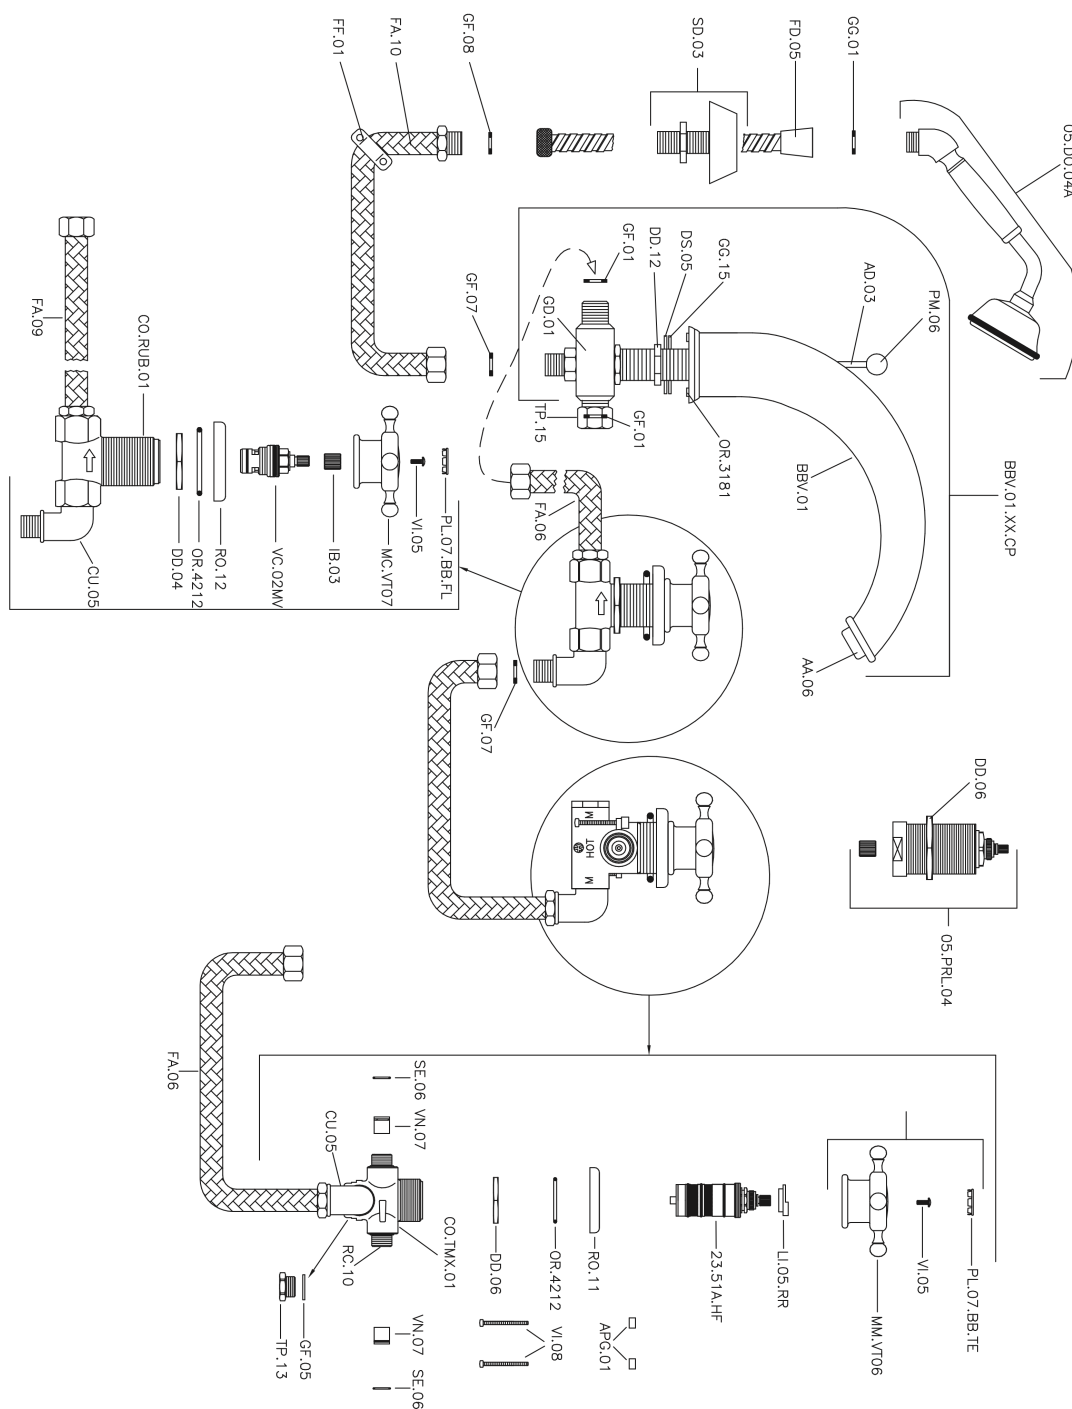

## Deck mounted, 4-holes, thermostatic bath mixer VICTORIAN\_VTT76010

MODEL **VTT76010**

Deck mounted, 4-holes, thermostatic bath mixer, 2-outlet diverter, 78 mm Brass Classic One spray Handshower, 150 cm extractable flexible hose

### CHARACTERISTICS

Cartridge Spare Parts **24.04A.PP**  
**8x20 Plus P Thermostatic Valve**

## Deck mounted, 4-holes, thermostatic bath mixer VICTORIAN\_VTT76010

VTT76010

<https://en.huberitalia.com/deck-mounted-4-holes-thermostatic-bath-mixer-victorian-vtt76010>

2026-06-28