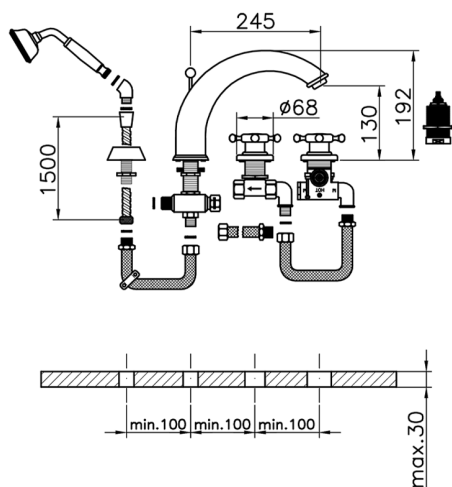

## Deck mounted, 4-holes, thermostatic bath mixer VICTORIAN\_VTT76010

MODEL **VTT76010**

Deck mounted, 4-holes, thermostatic bath mixer, 2-outlet diverter, 78 mm Brass Classic One spray Handshower, 150 cm extractable flexible hose

### CHARACTERISTICS

Cartridge Spare Parts **24.04A.PP**  
**8x20 Plus P Thermostatic Valve**