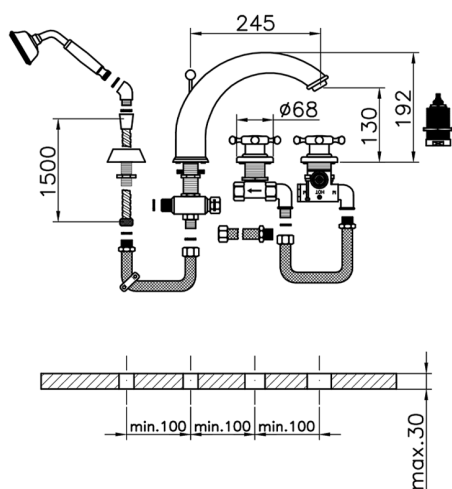

## Deck mounted, 4-holes, thermostatic bath mixer VICTORIAN\_VTT76010

MODEL **VTT76010**

Deck mounted, 4-holes, thermostatic bath mixer, 2-outlet diverter, 78 mm Brass Classic One spray Handshower, 150 cm extractable flexible hose

### CHARACTERISTICS

Cartridge Spare Parts **24.04A.PP**

**8x20 Plus P Thermostatic Valve**