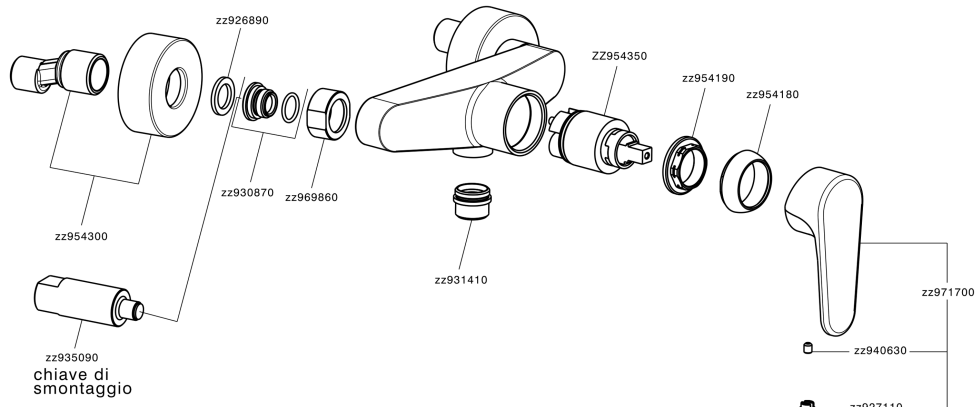

Single lever shower mixer H3_AH000440

MODEL **AH000440**

Single lever shower mixer, without shower set, 1/2" M flexible connection

AVAILABLE FINISHINGS

-  **21** 21 Chrome
-  **2F** 2F Brushed Nickel
-  **40** 40 Matt Black

CHARACTERISTICS

Cartridge Spare Parts **ZZ95435000**

35 mm Cartridge

Single lever shower mixer H3_AH000440

AH000440

<https://en.huberitalia.com/single-lever-shower-mixer-h3-ah000440>

2026-06-06