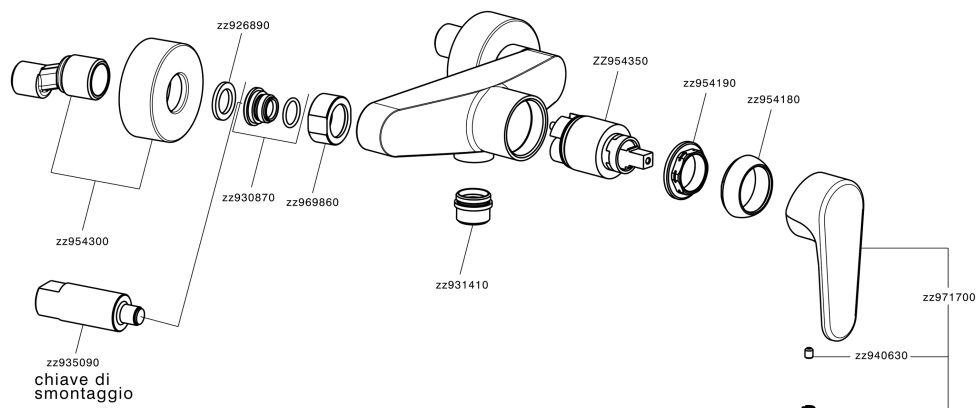

Single lever shower mixer H3_AH000440

MODEL **AH000440**

Single lever shower mixer, without shower set, 1/2" M flexible connection

AVAILABLE FINISHINGS

- 
21 21 Chrome
- 
2F 2F Brushed Nickel
- 
40 40 Matt Black

CHARACTERISTICS

Cartridge Spare Parts **ZZ95435000**

35 mm Cartridge

Single lever shower mixer H3_AH000440

AH000440

<https://en.huberitalia.com/single-lever-shower-mixer-h3-ah000440>

2026-05-15