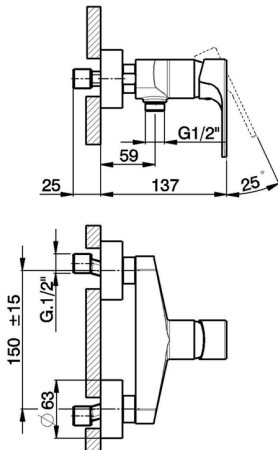

Single lever shower mixer H3_AH000440

MODEL **AH000440**

Single lever shower mixer, without shower set, 1/2" M flexible connection

AVAILABLE FINISHINGS

-  **21** 21 Chrome
-  **2F** 2F Brushed Nickel
-  **40** 40 Matt Black

CHARACTERISTICS

Cartridge Spare Parts **ZZ95435000**

35 mm Cartridge

Single lever shower mixer H3_AH000440

AH000440

<https://en.huberitalia.com/single-lever-shower-mixer-h3-ah000440>

2026-06-06