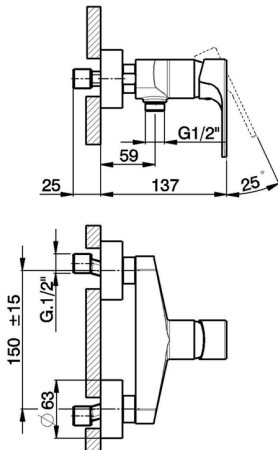

Single lever shower mixer H3_AH000440

MODEL **AH000440**

Single lever shower mixer, without shower set, 1/2" M flexible connection

AVAILABLE FINISHINGS

- 
21 21 Chrome
- 
2F 2F Brushed Nickel
- 
40 40 Matt Black

CHARACTERISTICS

Cartridge Spare Parts **ZZ95435000**

35 mm Cartridge

Single lever shower mixer H3_AH000440

AH000440

<https://en.huberitalia.com/single-lever-shower-mixer-h3-ah000440>

2026-05-15