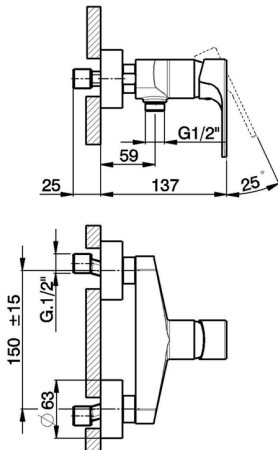

CHARACTERISTICS

Cartridge Spare Parts **ZZ95435000**

35 mm Cartridge