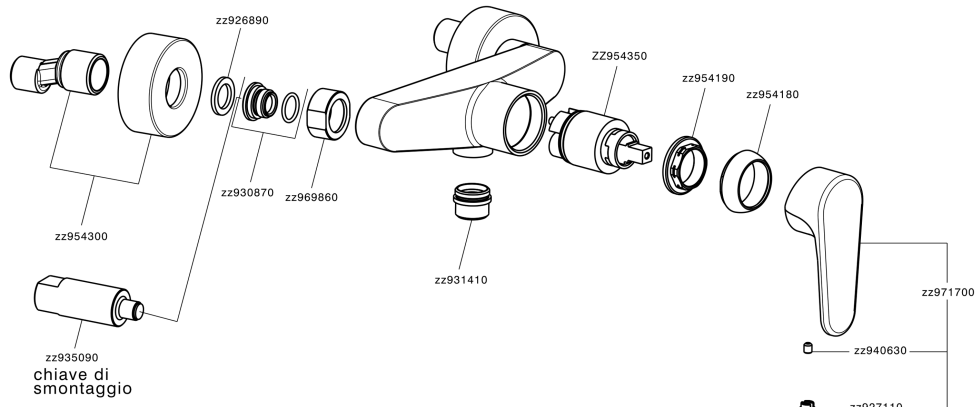

Single lever shower mixer H3_AH000440

AH000440

<https://en.huberitalia.com/single-lever-shower-mixer-h3-ah000440>

2026-06-10