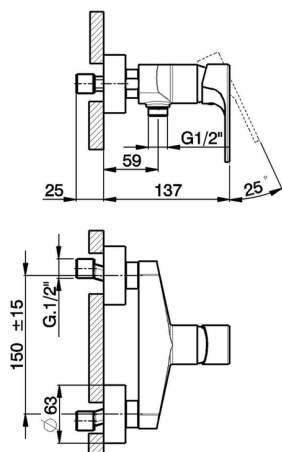

Single lever shower mixer H3_AH000440

MODEL **AH000440**

Single lever shower mixer, without shower set, 1/2" M flexible connection

AVAILABLE FINISHINGS

-  **21** 21 Chrome
-  **2F** 2F Brushed Nickel
-  **40** 40 Matt Black

CHARACTERISTICS

Cartridge Spare Parts **ZZ95435000**

35 mm Cartridge

Single lever shower mixer H3_AH000440

AH000440

<https://en.huberitalia.com/single-lever-shower-mixer-h3-ah000440>

2026-06-26