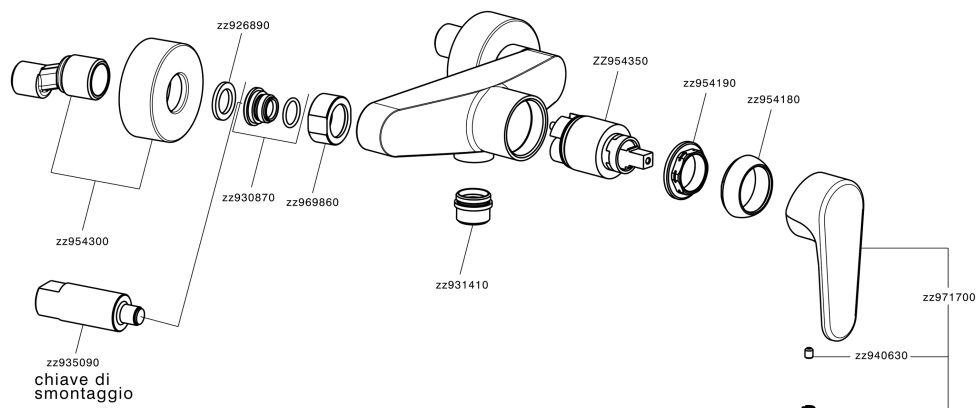

Single lever shower mixer H3_AH000440

AH000440

<https://en.huberitalia.com/single-lever-shower-mixer-h3-ah000440>

2026-05-15