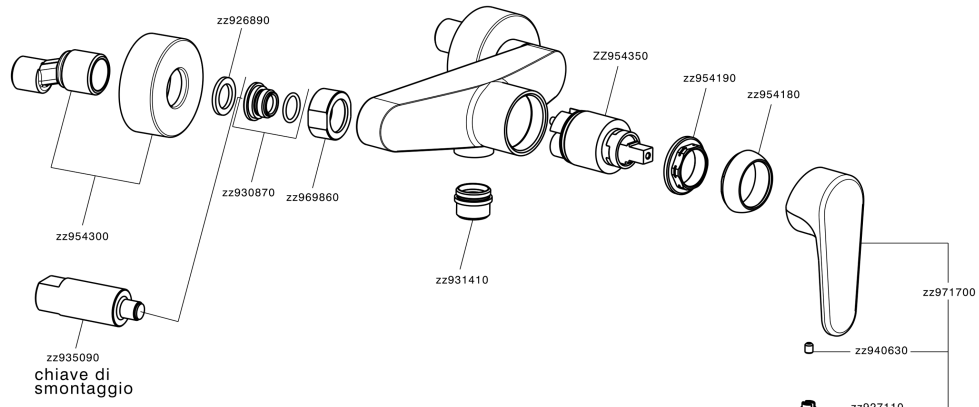

Single lever shower mixer H3_AH000440

MODEL **AH000440**

Single lever shower mixer, without shower set, 1/2" M flexible connection

AVAILABLE FINISHINGS

-  **21** 21 Chrome
-  **2F** 2F Brushed Nickel
-  **40** 40 Matt Black

CHARACTERISTICS

Cartridge Spare Parts **ZZ95435000**

35 mm Cartridge

Single lever shower mixer H3_AH000440

AH000440

<https://en.huberitalia.com/single-lever-shower-mixer-h3-ah000440>

2026-06-26