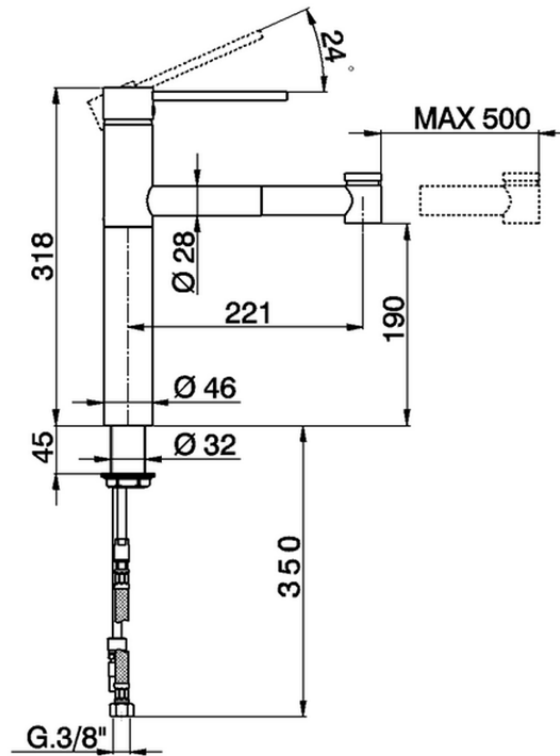

Single lever sink mixer with extrac.shower KITCHEN_LL402570

LL402570

<https://en.huberitalia.com/single-lever-sink-mixer-with-extrac-shower-kitchen-ll402570>

2024-11-21