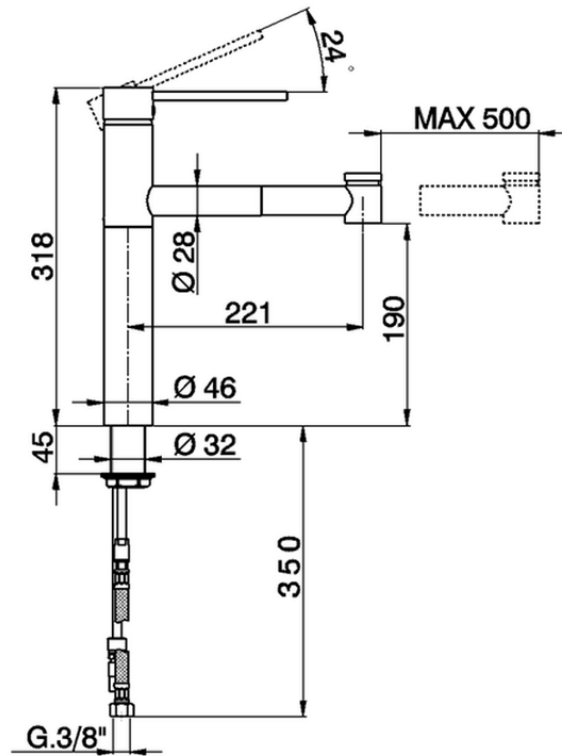

Single lever sink mixer with extrac.shower KITCHEN_LL402570

LL402570

<https://en.huberitalia.com/single-lever-sink-mixer-with-extrac-shower-kitchen-ll402570>

2024-11-12