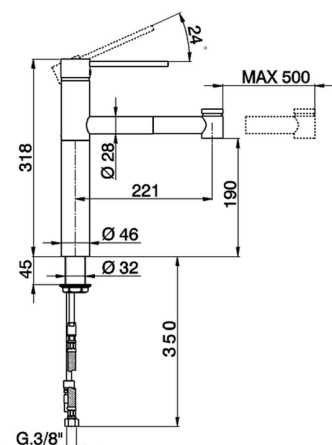

Single lever sink mixer with extrac.shower KITCHEN_LL402570

MODEL **LL402570**

Single lever sink mixer with extrac.shower,swivel spout,2 sprays handshower,150 cm Brass flexible hose

AVAILABLE FINISHINGS

CHARACTERISTICS

Cartridge Spare Parts **ZZ93196000**

38 mm Cartridge

2024-11-12