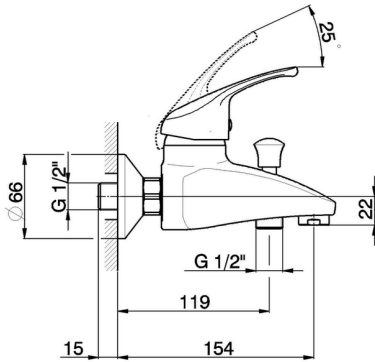

Single lever bath mixer BACCARAT_BC000130

MODEL **BC000130**

Single lever bath mixer, without shower set, 1/2" M flexible connection

AVAILABLE FINISHINGS

CHARACTERISTICS

Cartridge Spare Parts **ZZ95273000**

40 mm Cartridge

2024-11-15