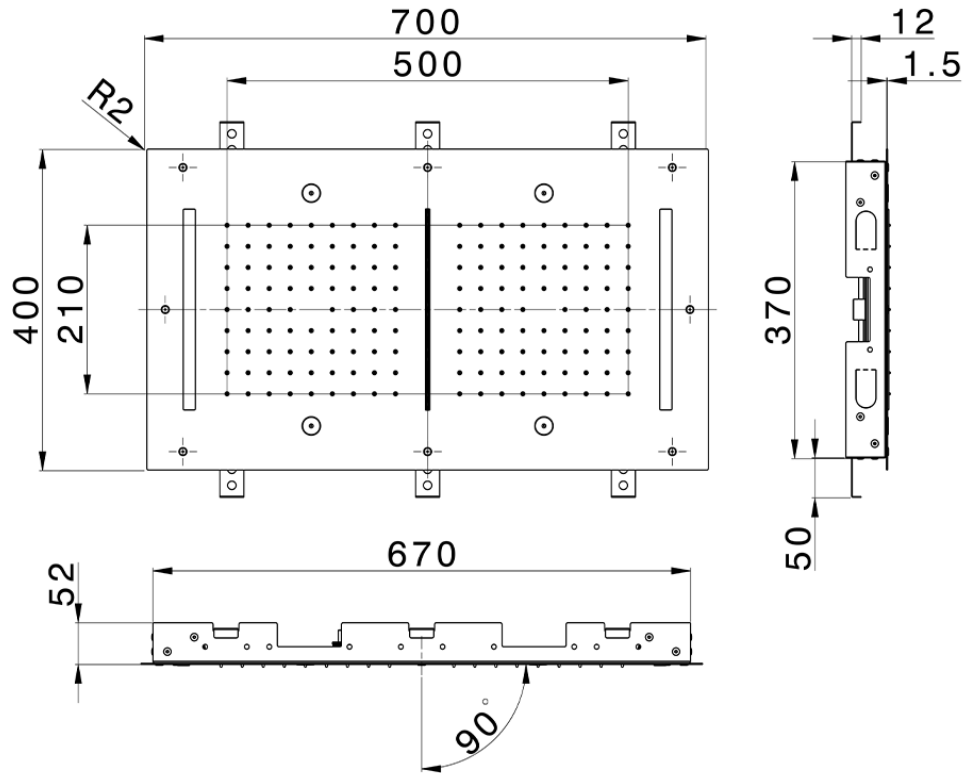

700x400 mm Chromotherapy Ceiling showerhead ZEN_ZS1C0120

ZS1C0120

<https://en.huberitalia.com/700x400-mm-chromotherapy-ceiling-showerhead-zen-zs1c0120>

2026-06-27