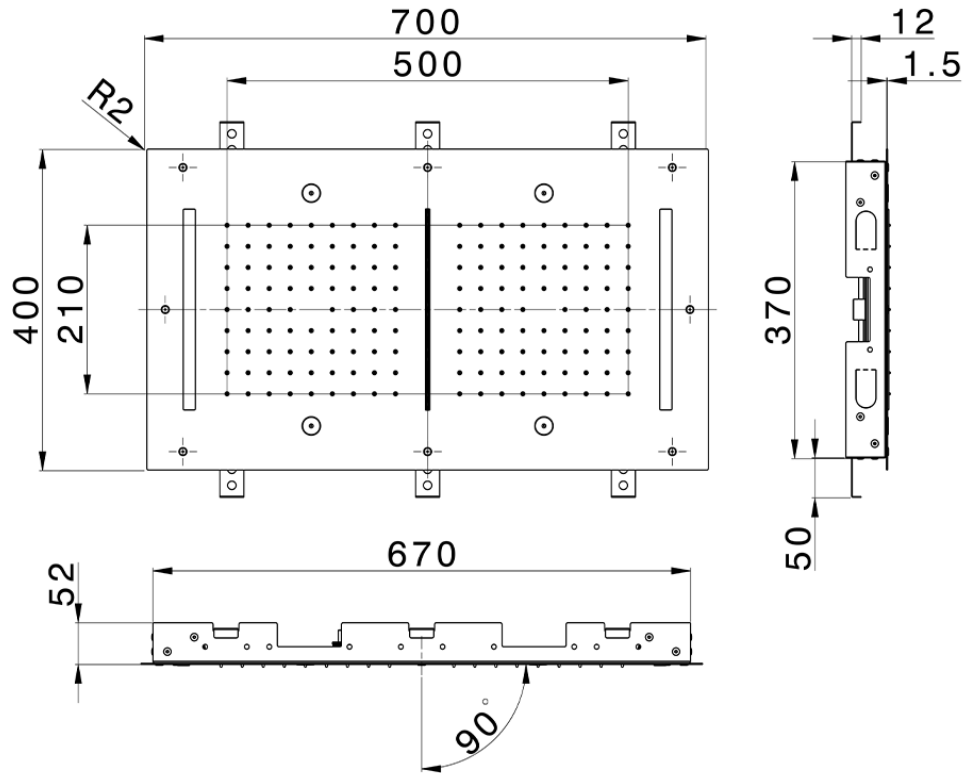

700x400 mm Chromotherapy Ceiling showerhead ZEN_ZS1C0120

ZS1C0120

<https://en.huberitalia.com/700x400-mm-chromotherapy-ceiling-showerhead-zen-zs1c0120>

2026-04-06