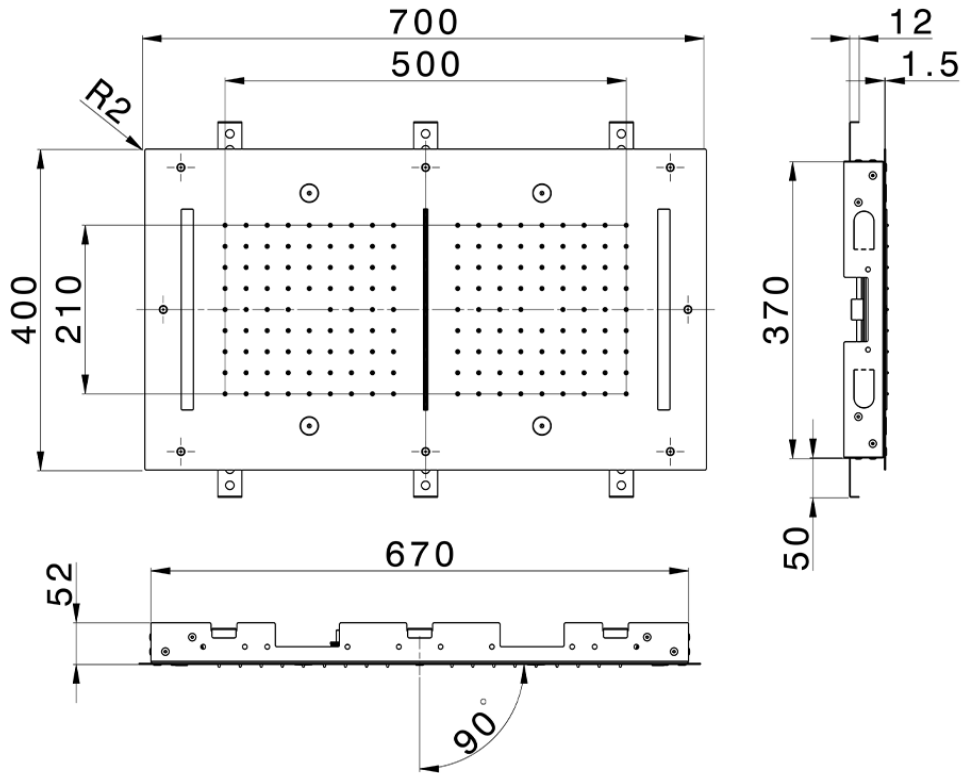

700x400 mm Chromotherapy Ceiling showerhead ZEN\_ZS1C0120

ZS1C0120

<https://en.huberitalia.com/700x400-mm-chromotherapy-ceiling-showerhead-zen-zs1c0120>

2026-06-06