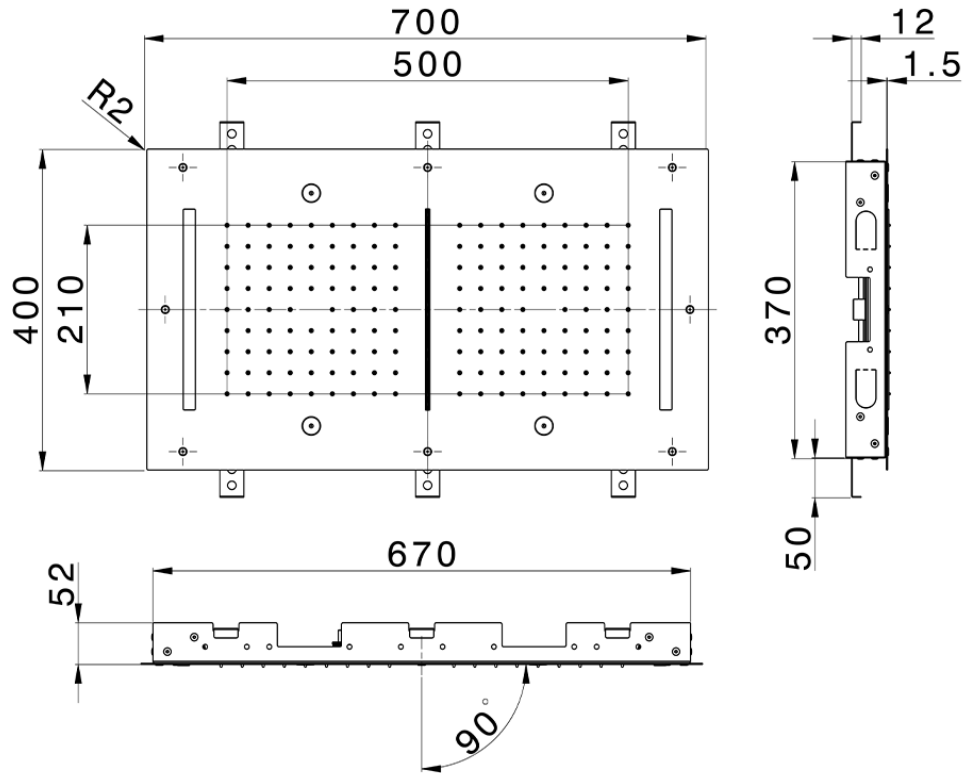

700x400 mm Chromotherapy Ceiling showerhead ZEN_ZS1C0120

ZS1C0120

<https://en.huberitalia.com/700x400-mm-chromotherapy-ceiling-showerhead-zen-zs1c0120>

2026-04-08