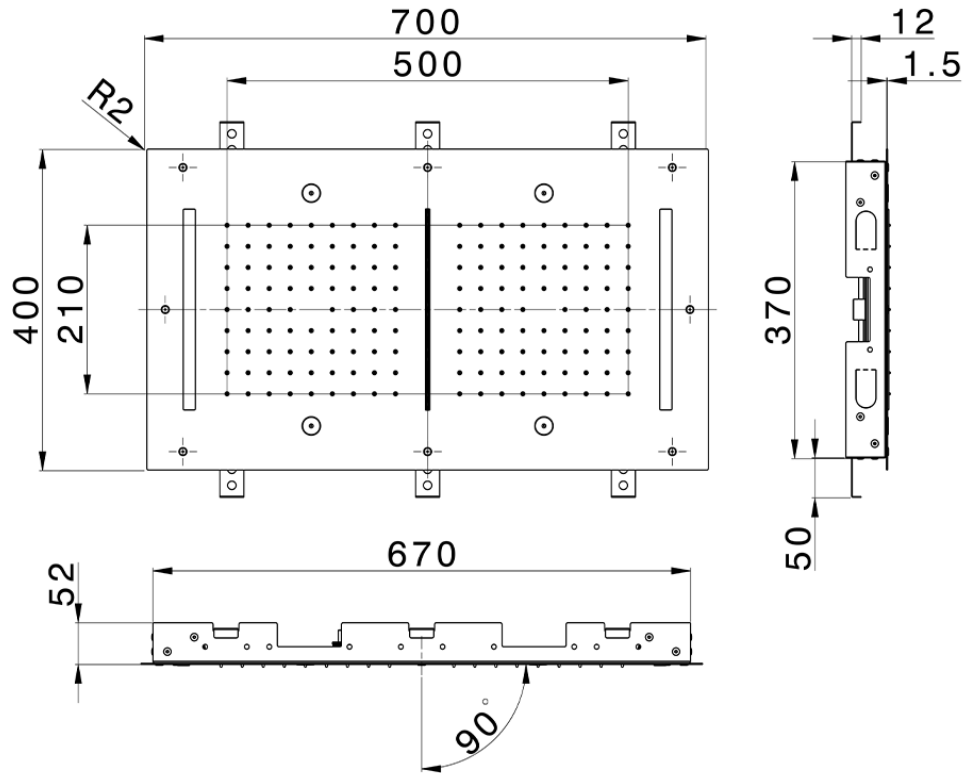

## 700x400 mm Chromotherapy Ceiling showerhead ZEN\_ZS1C0120

ZS1C0120

<https://en.huberitalia.com/700x400-mm-chromotherapy-ceiling-showerhead-zen-zs1c0120>

2026-05-01