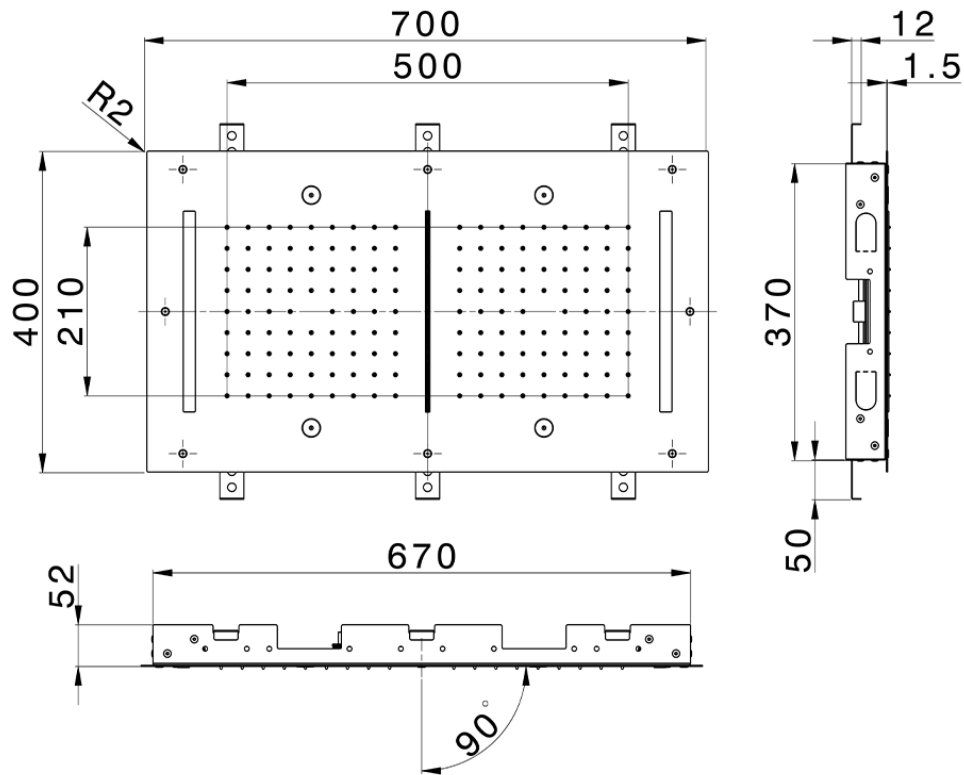

700x400 mm Chromotherapy Ceiling showerhead ZEN\_ZS1C0120

ZS1C0120

<https://en.huberitalia.com/700x400-mm-chromotherapy-ceiling-showerhead-zen-zs1c0120>

2026-06-27