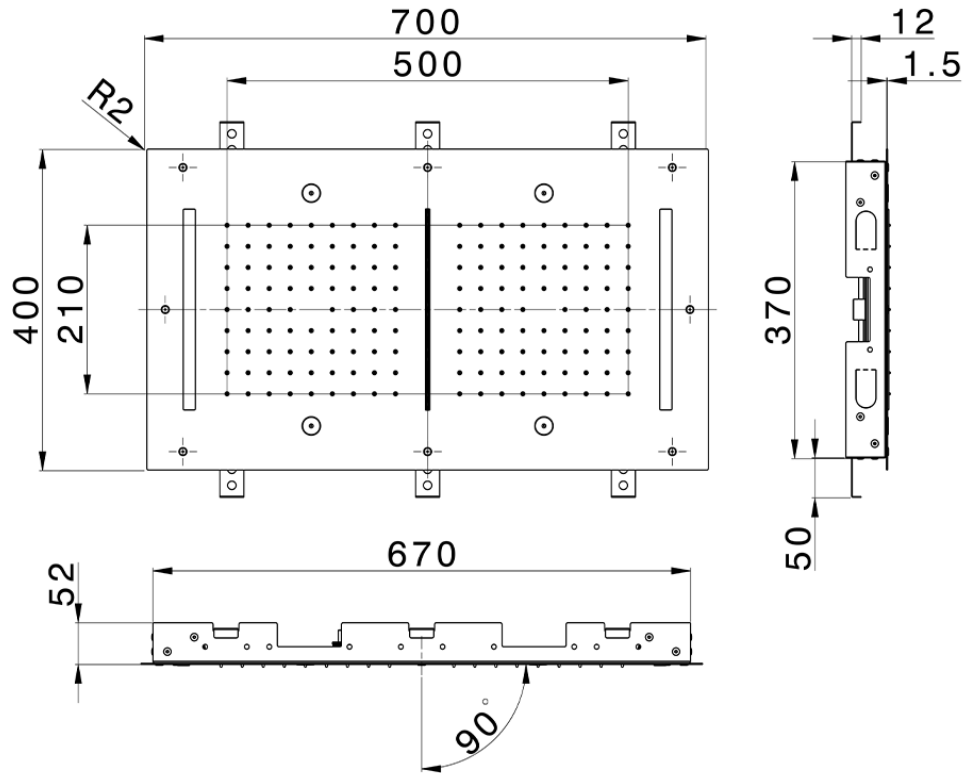

700x400 mm Chromotherapy Ceiling showerhead ZEN_ZS1C0120

ZS1C0120

<https://en.huberitalia.com/700x400-mm-chromotherapy-ceiling-showerhead-zen-zs1c0120>

2026-06-06