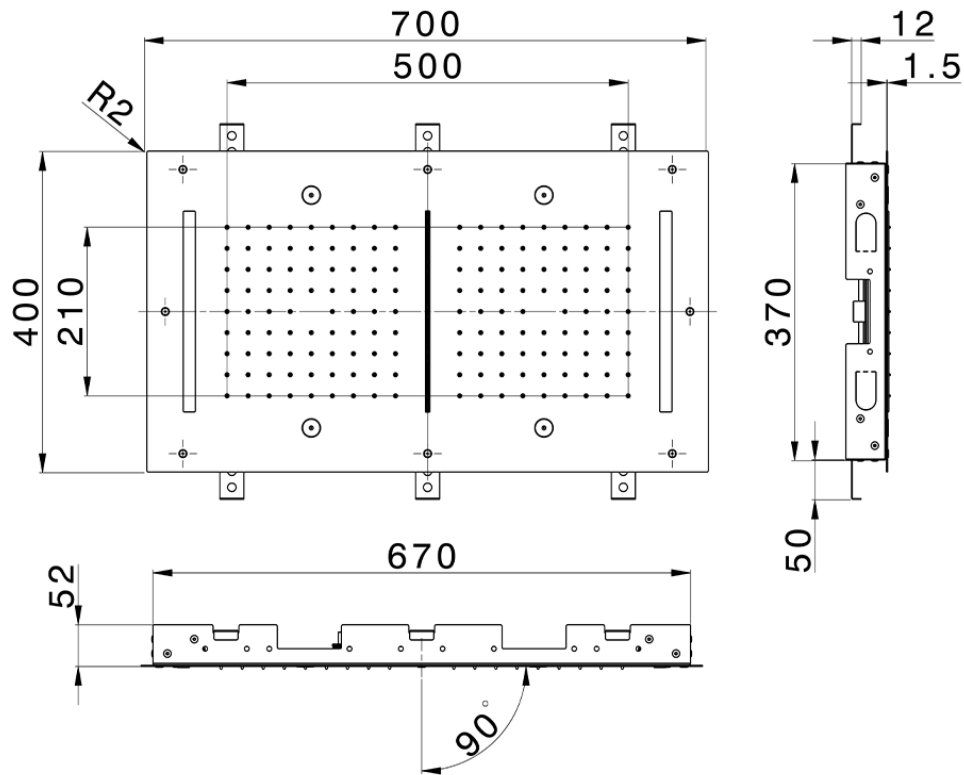

700x400 mm Chromotherapy Ceiling showerhead ZEN\_ZS1C0120

ZS1C0120

<https://en.huberitalia.com/700x400-mm-chromotherapy-ceiling-showerhead-zen-zs1c0120>

2026-04-07