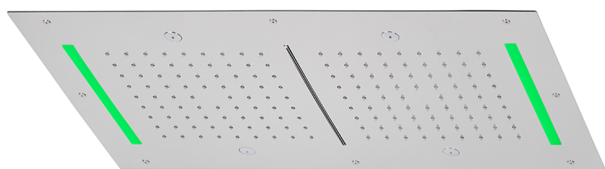

700x400 mm Chromotherapy Ceiling showerhead ZEN_ZS1C0120

MODEL **ZS1C0120**

700x400 mm Chromotherapy Ceiling showerhead, 2 rain, spraying functions, waterfall, chromotherapy functions, with remote control included, Stainless Steel AISI 304

AVAILABLE FINISHINGS

-  **D1** D1 Brushed Inox
-  **40** 40 Matt Black
-  **4Q** 4Q Matt White
-  **5G** 5G Rose Gold
-  **D2** D2 Polished Inox

CHARACTERISTICS

2026-04-29