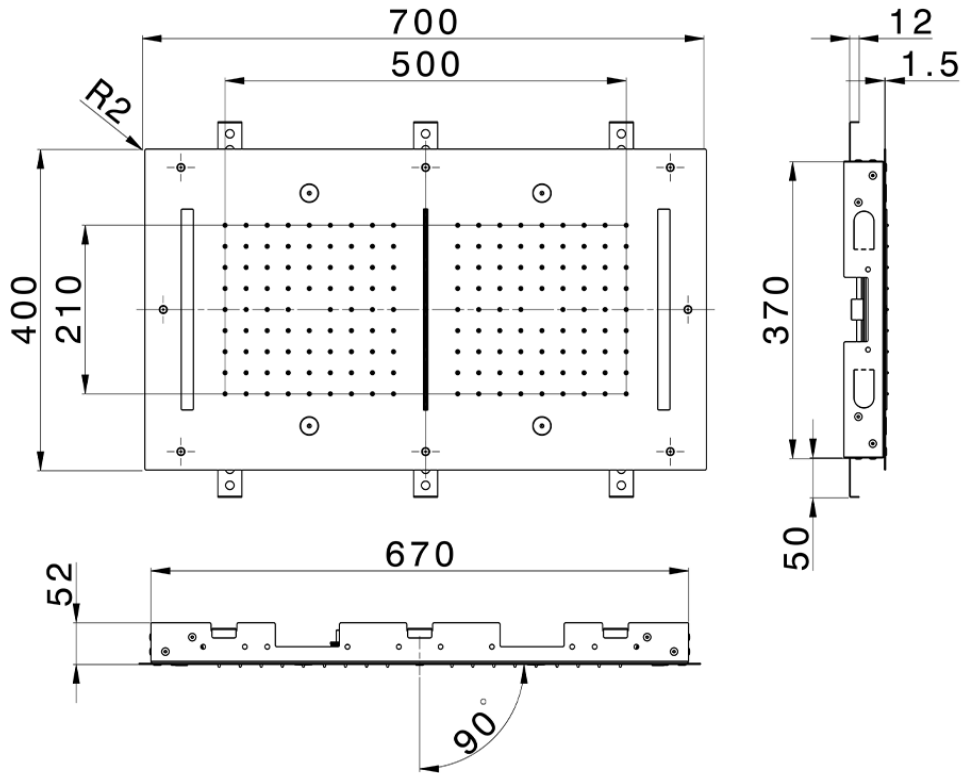

700x400 mm Chromotherapy Ceiling showerhead ZEN_ZS1C0120

ZS1C0120

<https://en.huberitalia.com/700x400-mm-chromotherapy-ceiling-showerhead-zen-zs1c0120>

2026-04-29