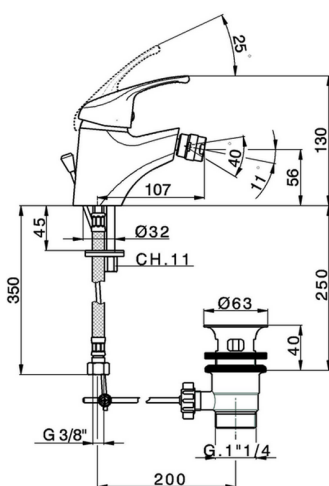

Single lever bidet mixer BACCARAT_BC000550

MODEL **BC000550**

Single lever bidet mixer, with 1"1/4 automatic pop-up waste, G.3/8" stainless steel flexible hoses

AVAILABLE FINISHINGS

21 21 Chrome

CHARACTERISTICS

Cartridge Spare Parts **ZZ95273000**

40 mm Cartridge

Single lever bidet mixer BACCARAT_BC000550

BC000550

<https://en.huberitalia.com/single-lever-bidet-mixer-baccarat-bc000550>

2024-11-15