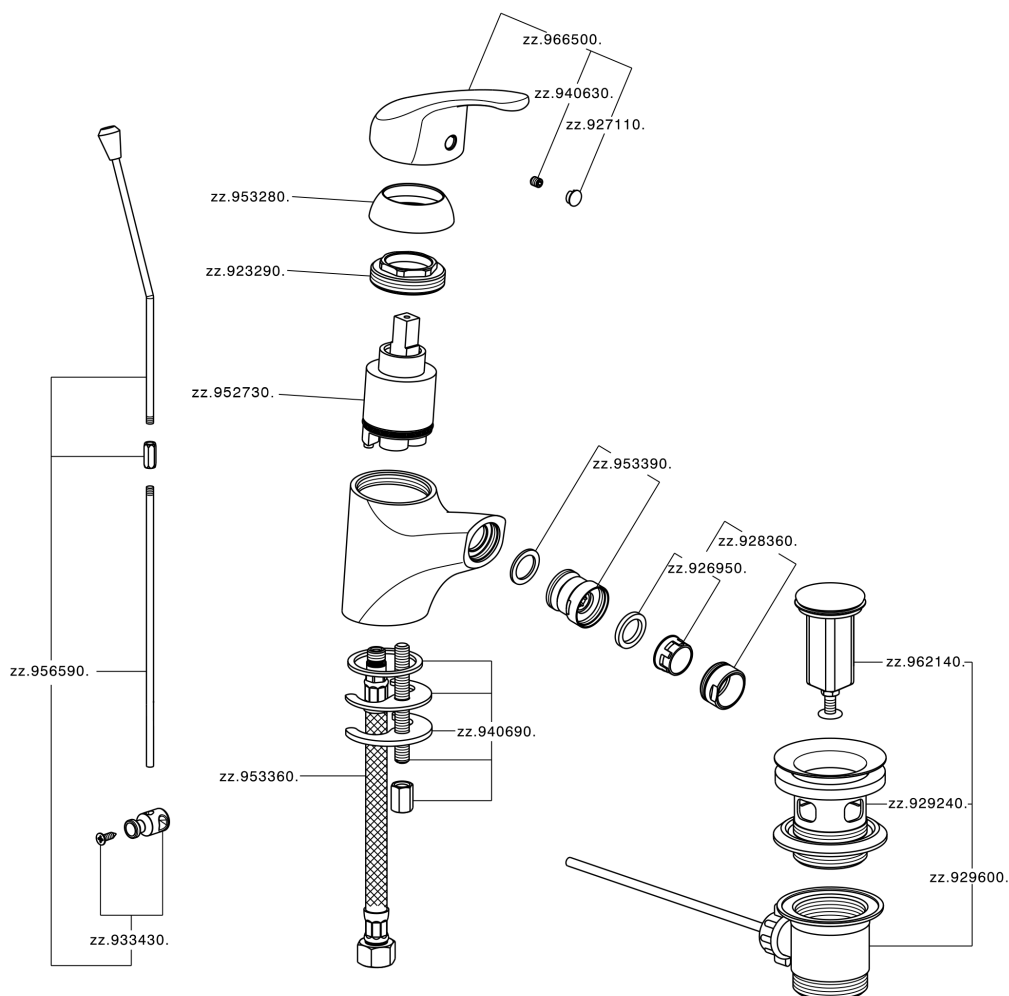

Single lever bidet mixer BACCARAT_BC000550

MODEL **BC000550**

Single lever bidet mixer, with 1"1/4 automatic pop-up waste, G.3/8" stainless steel flexible hoses

AVAILABLE FINISHINGS

21 21 Chrome

CHARACTERISTICS

Cartridge Spare Parts **ZZ95273000**

40 mm Cartridge

Single lever bidet mixer BACCARAT_BC000550

BC000550

<https://en.huberitalia.com/single-lever-bidet-mixer-baccarat-bc000550>

2024-11-15