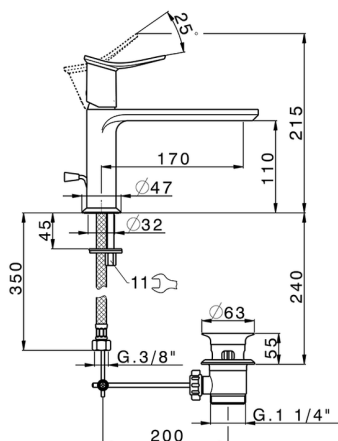

Single lever washbasin mixer HARLOCK_HK001514

MODEL **HK001514**

Single lever washbasin mixer, with 1"1/4 automatic pop-up waste, G.3/8" stainless steel flexible hose

AVAILABLE FINISHINGS

-  **21** 21 Chrome
-  **2P** 2P Rose Gold
-  **2Q** 2Q Black Titanium
-  **40** 40 Matt Black
-  **4Q** 4Q Matt White
-  **6T** 6T Chrome/Matt Black

CHARACTERISTICS

Cartridge Spare Parts **ZZ96550000**

25 mm Cartridge

2024-11-24