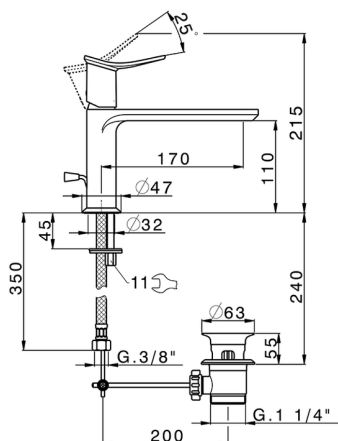

Single lever washbasin mixer HARLOCK_HK001514

MODEL **HK001514**

Single lever washbasin mixer, with 1"1/4 automatic pop-up waste, G.3/8" stainless steel flexible hose

AVAILABLE FINISHINGS

-  **21** 21 Chrome
-  **2P** 2P Rose Gold
-  **2Q** 2Q Black Titanium
-  **40** 40 Matt Black
-  **4Q** 4Q Matt White
-  **6T** 6T Chrome/Matt Black

CHARACTERISTICS

Cartridge Spare Parts **ZZ96550000**

25 mm Cartridge

2024-11-21