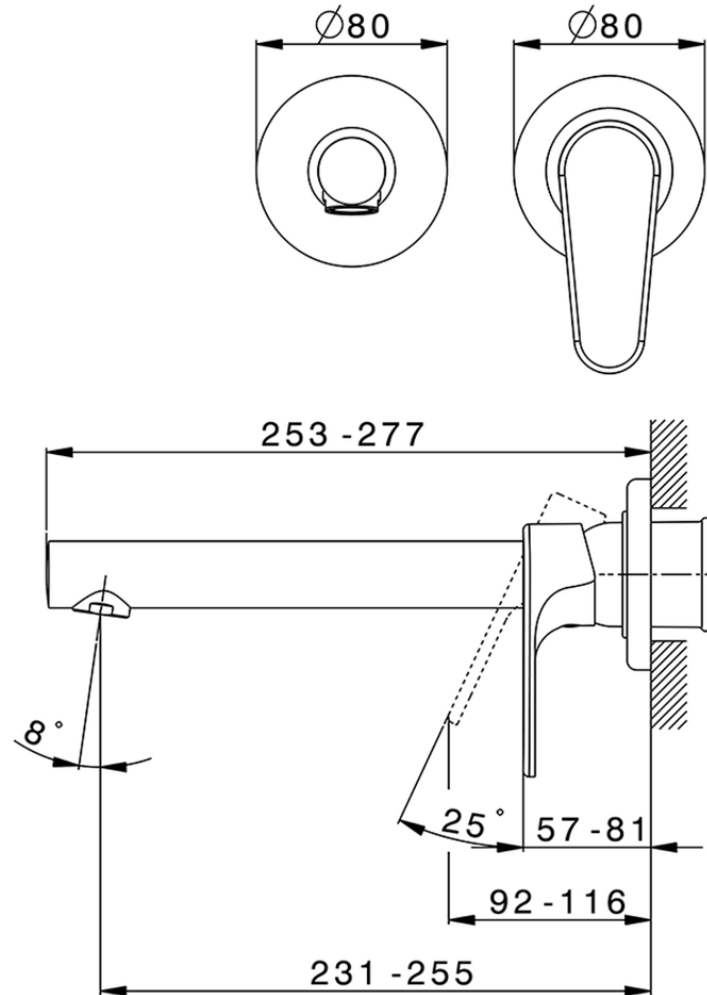

## Exposed part for single lever washbasin valve H3\_AH005512

AH005512

<https://en.huberitalia.com/exposed-part-for-single-lever-washbasin-valve-h3-ah005512>

Piastra/Plate/Plaque/Platte/Placa

2-3mm: XX 56-76

10mm: XX 48-68