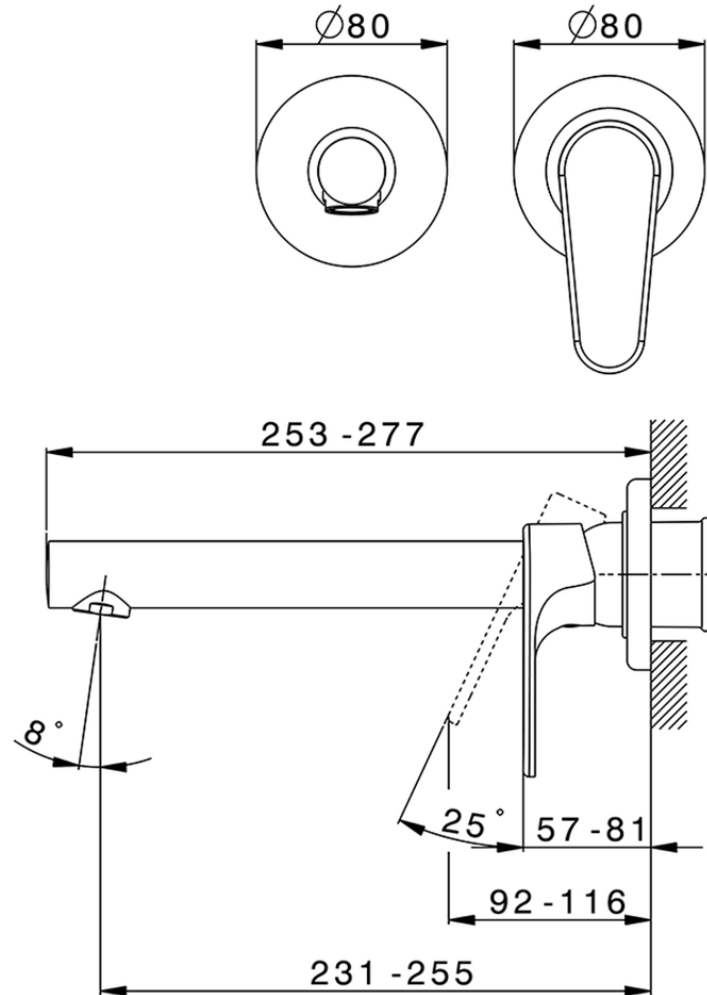

Exposed part for single lever washbasin valve H3_AH005512

AH005512

<https://en.huberitalia.com/exposed-part-for-single-lever-washbasin-valve-h3-ah005512>

Piastra/Plate/Plaque/Platte/Placa

2-3mm: XX 56-76

10mm: XX 48-68