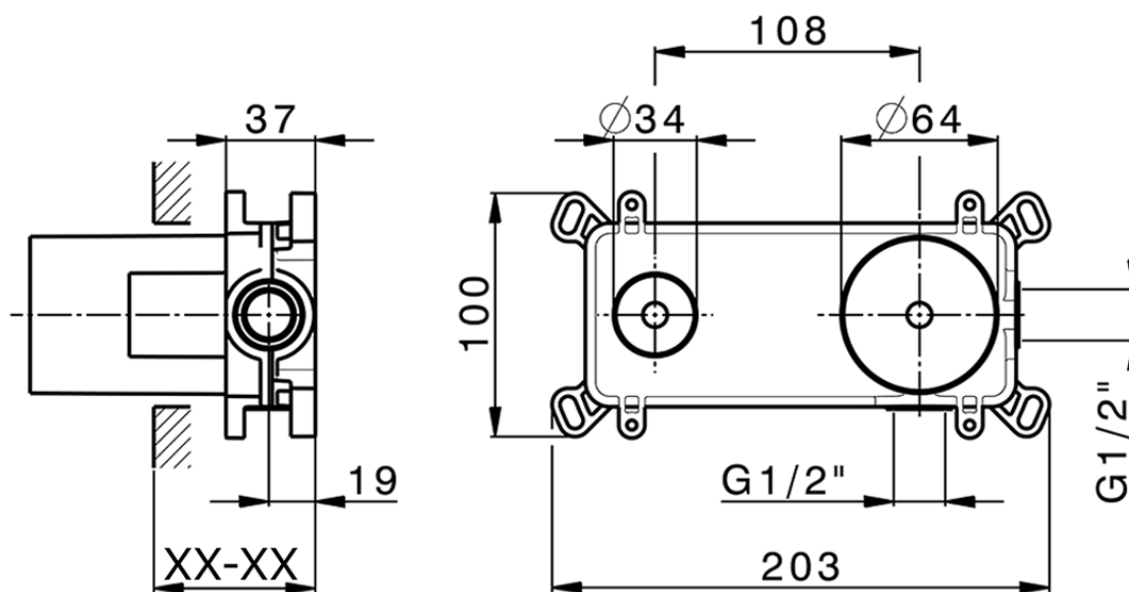

## Exposed part for single lever washbasin valve H3\_AH005512

AH005512

<https://en.huberitalia.com/exposed-part-for-single-lever-washbasin-valve-h3-ah005512>

Piastra/Plate/Plaque/Platte/Placa

2-3mm: XX 56-76

10mm: XX 48-68