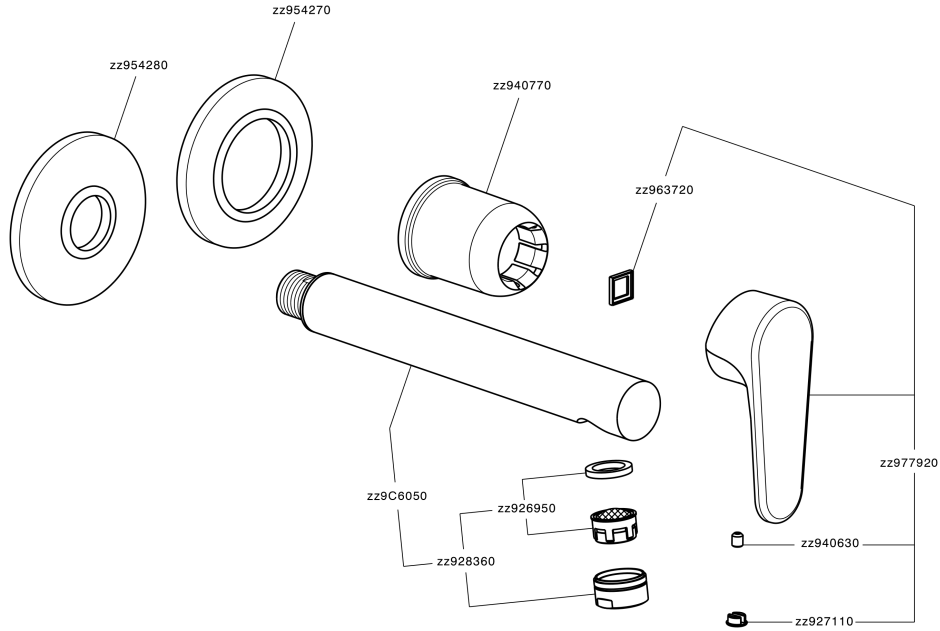

## Exposed part for single lever washbasin valve H3\_AH005512

AH005512

<https://en.huberitalia.com/exposed-part-for-single-lever-washbasin-valve-h3-ah005512>

## Concealed single lever washbasin mixer Easy-Box CONCEALED\_ZB002450

ZB002450

<https://en.huberitalia.com/concealed-single-lever-washbasin-mixer-easy-box-concealed-zb002450>

2026-07-01