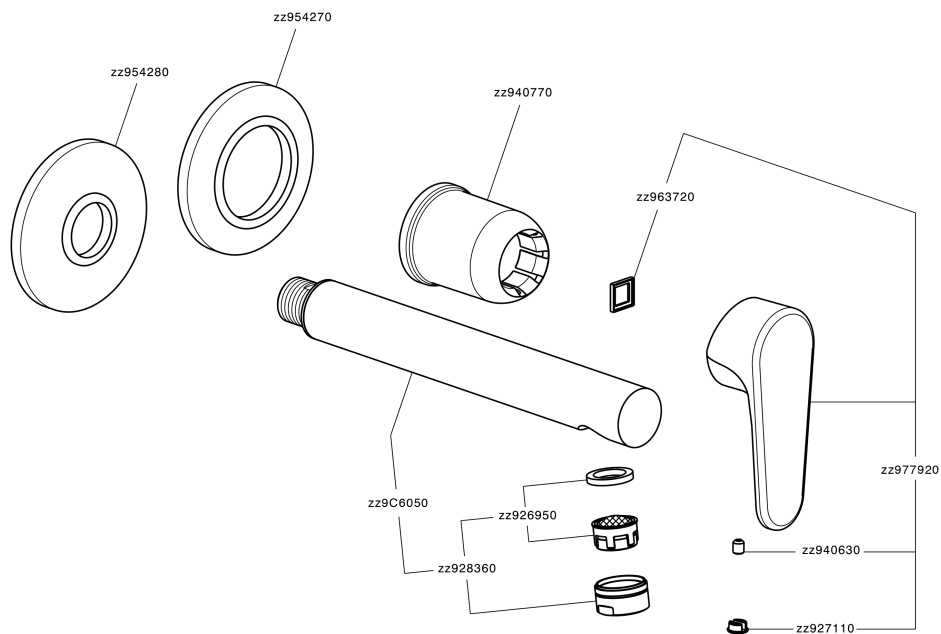

Exposed part for single lever washbasin valve H3_AH005512

AH005512

<https://en.huberitalia.com/exposed-part-for-single-lever-washbasin-valve-h3-ah005512>

Concealed single lever washbasin mixer Easy-Box CONCEALED_ZB002450

ZB002450

<https://en.huberitalia.com/concealed-single-lever-washbasin-mixer-easy-box-concealed-zb002450>

2026-05-19