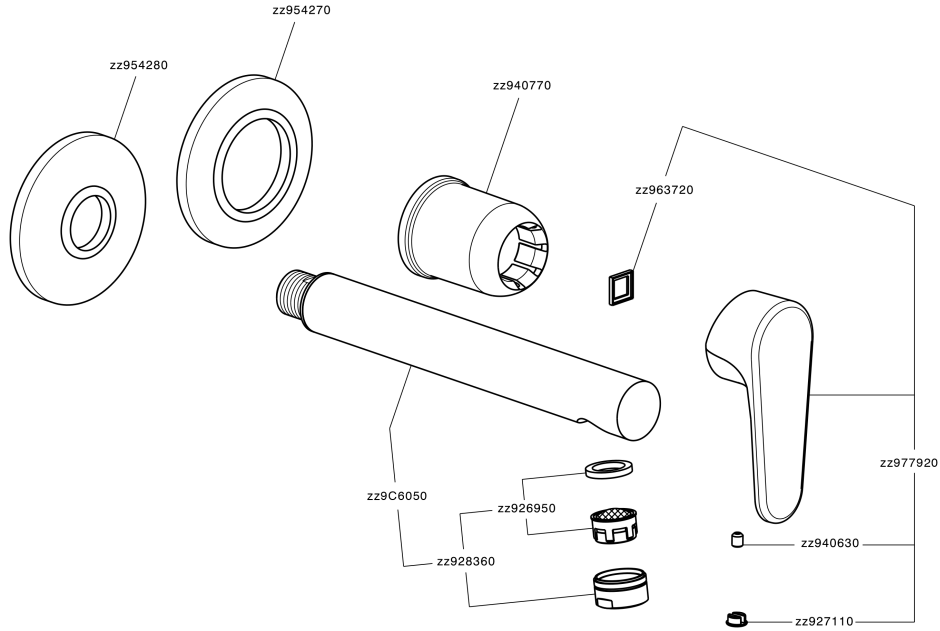

Exposed part for single lever washbasin valve H3_AH005512

AH005512

<https://en.huberitalia.com/exposed-part-for-single-lever-washbasin-valve-h3-ah005512>

Concealed single lever washbasin mixer Easy-Box CONCEALED_ZB002450

ZB002450

<https://en.huberitalia.com/concealed-single-lever-washbasin-mixer-easy-box-concealed-zb002450>

2026-06-09