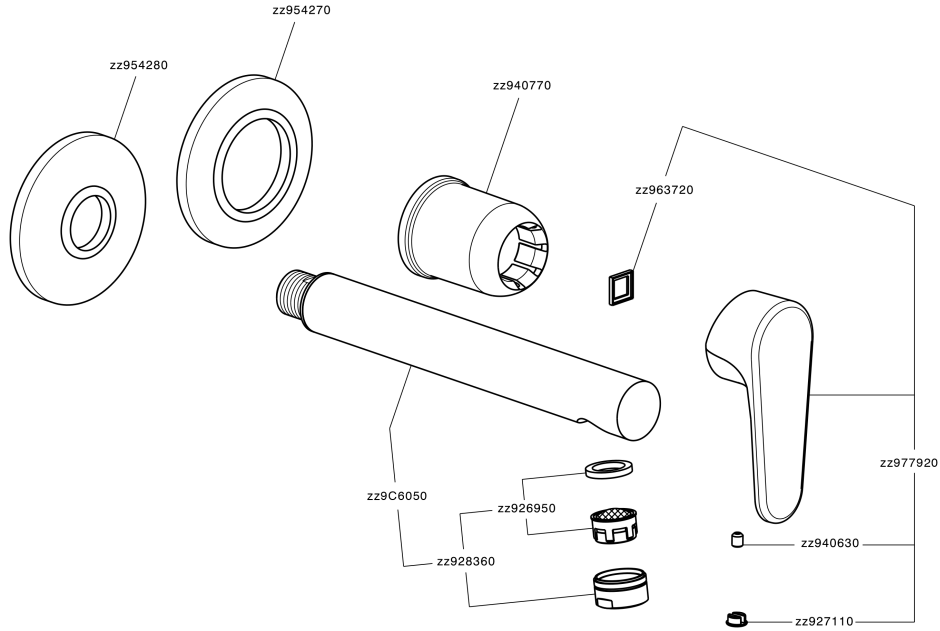

Exposed part for single lever washbasin valve H3_AH005512

AH005512

<https://en.huberitalia.com/exposed-part-for-single-lever-washbasin-valve-h3-ah005512>

Concealed single lever washbasin mixer Easy-Box CONCEALED_ZB002450

ZB002450

<https://en.huberitalia.com/concealed-single-lever-washbasin-mixer-easy-box-concealed-zb002450>

2026-04-29