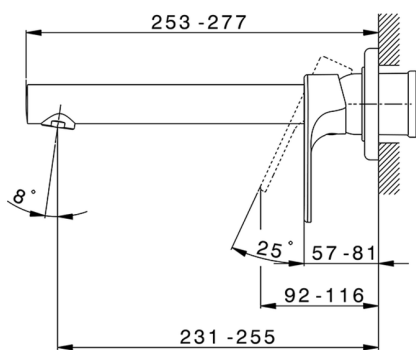

Exposed part for single lever washbasin valve H3_AH005512

MODEL **AH005512**

Exposed part for single lever washbasin valve, without concealed part, spout L.250 mm, for item Easy-Box ZB002450 and art. ZB025510

AVAILABLE FINISHINGS

-  **21** 21 Chrome
-  **2F** 2F Brushed Nickel
-  **40** 40 Matt Black

CHARACTERISTICS

Installation **Concealed**
 Required concealed parts **ZB002450**

Exposed part for single lever washbasin valve H3_AH005512

AH005512

<https://en.huberitalia.com/exposed-part-for-single-lever-washbasin-valve-h3-ah005512>

Concealed single lever washbasin mixer Easy-Box CONCEALED_ZB002450

MODEL **ZB002450**

Concealed single lever washbasin mixer
Easy-Box, with protection guard box, without trim kit

AVAILABLE FINISHINGS

CHARACTERISTICS

Installation	Concealed
Cartridge Spare Parts	ZZ95409000
35 mm Cartridge	
Concealed	1

Piastra/Plate/Plaque/Platte/Placa

2-3mm: XX 56-76

10mm: XX 48-68

DeviaStop

The Huber Devia Stop technology allows to adjust the water flow and to direct it to the selected output point (overhead soaker, hand shower, etc).