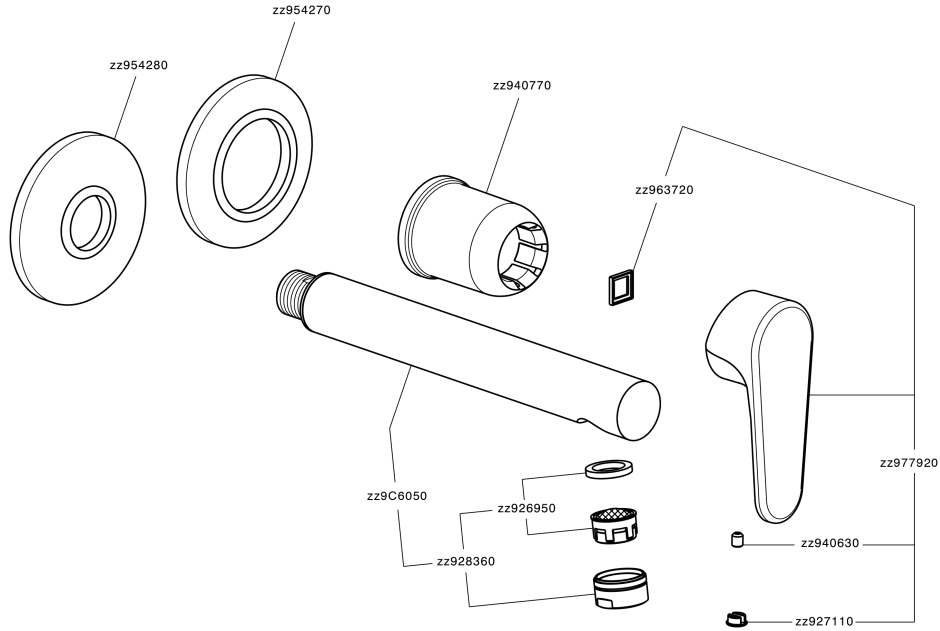

## Exposed part for single lever washbasin valve H3\_AH005512

MODEL **AH005512**

Exposed part for single lever washbasin valve, without concealed part, spout L.250 mm, for item Easy-Box ZB002450 and art. ZB025510

## Exposed part for single lever washbasin valve H3\_AH005512

AH005512

<https://en.huberitalia.com/exposed-part-for-single-lever-washbasin-valve-h3-ah005512>

## Concealed single lever washbasin mixer Easy-Box CONCEALED\_ZB002450

MODEL **ZB002450**

Concealed single lever washbasin mixer  
Easy-Box, with protection guard box, without trim kit

AVAILABLE FINISHINGS

CHARACTERISTICS

Installation	<b>Concealed</b>
Cartridge Spare Parts	<b>ZZ95409000</b>
<b>35 mm Cartridge</b>	
Concealed	<b>1</b>

Piastra/Plate/Plaque/Platte/Placa

2-3mm: XX 56-76

10mm: XX 48-68