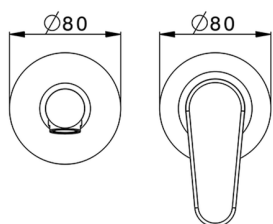

Exposed part for single lever washbasin valve H3_AH005512

MODEL **AH005512**

Exposed part for single lever washbasin valve, without concealed part, spout L.250 mm, for item Easy-Box ZB002450 and art. ZB025510

AVAILABLE FINISHINGS

-  **21** 21 Chrome
-  **2F** 2F Brushed Nickel
-  **40** 40 Matt Black

CHARACTERISTICS

Installation **Concealed**
 Required concealed parts **ZB002450**

Exposed part for single lever washbasin valve H3_AH005512

AH005512

<https://en.huberitalia.com/exposed-part-for-single-lever-washbasin-valve-h3-ah005512>

Concealed single lever washbasin mixer Easy-Box CONCEALED_ZB002450

MODEL **ZB002450**

Concealed single lever washbasin mixer
Easy-Box, with protection guard box, without trim kit

AVAILABLE FINISHINGS

CHARACTERISTICS

Installation	Concealed
Cartridge Spare Parts	ZZ95409000
35 mm Cartridge	
Concealed	1

Piastra/Plate/Plaque/Platte/Placa

2-3mm: XX 56-76

10mm: XX 48-68

DeviaStop

The Huber Devia Stop technology allows to adjust the water flow and to direct it to the selected output point (overhead soaker, hand shower, etc).