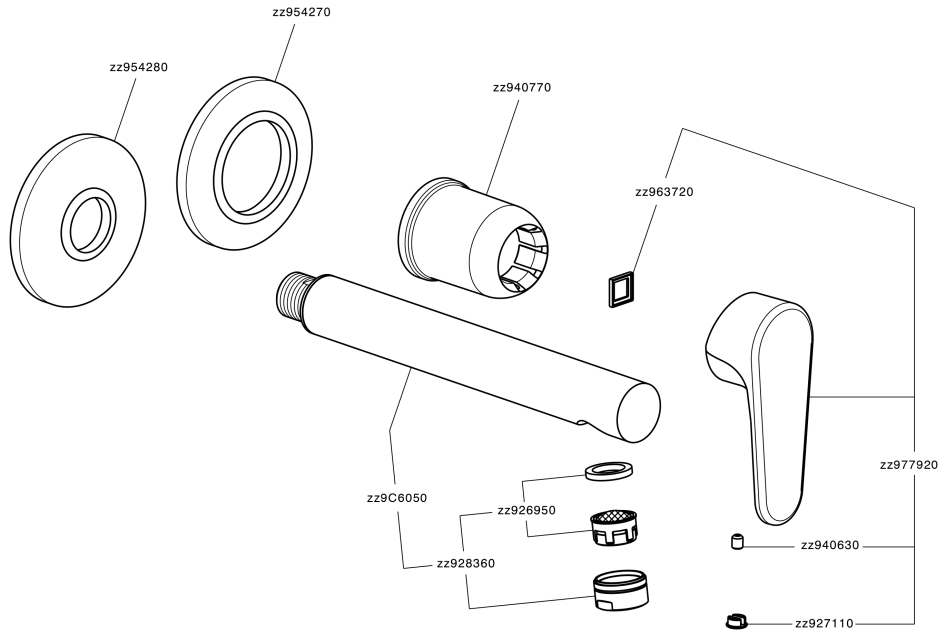

Exposed part for single lever washbasin valve H3_AH005512

MODEL **AH005512**

Exposed part for single lever washbasin valve, without concealed part, spout L.250 mm, for item Easy-Box ZB002450 and art. ZB025510

AVAILABLE FINISHINGS

-  **21** 21 Chrome
-  **2F** 2F Brushed Nickel
-  **40** 40 Matt Black

CHARACTERISTICS

Installation **Concealed**
 Required concealed parts **ZB002450**

Exposed part for single lever washbasin valve H3_AH005512

AH005512

<https://en.huberitalia.com/exposed-part-for-single-lever-washbasin-valve-h3-ah005512>

Concealed single lever washbasin mixer Easy-Box CONCEALED_ZB002450

MODEL **ZB002450**

Concealed single lever washbasin mixer
Easy-Box, with protection guard box, without trim kit

AVAILABLE FINISHINGS

CHARACTERISTICS

Installation	Concealed
Cartridge Spare Parts	ZZ95409000
35 mm Cartridge	
Concealed	1

Piastra/Plate/Plaque/Platte/Placa

2-3mm: XX 56-76

10mm: XX 48-68

DeviaStop

The Huber Devia Stop technology allows to adjust the water flow and to direct it to the selected output point (overhead soaker, hand shower, etc).