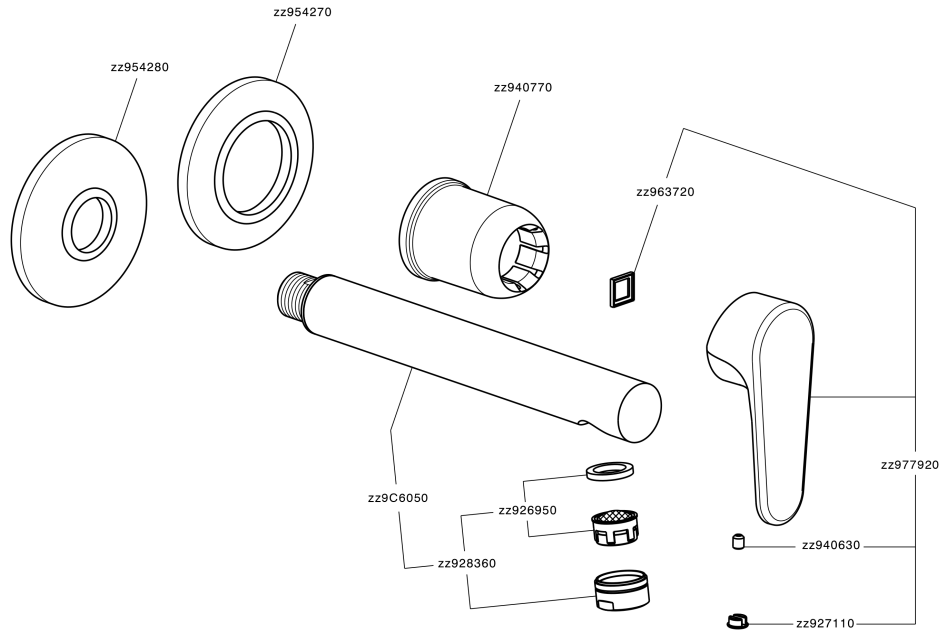

Exposed part for single lever washbasin valve H3_AH005512

AH005512

<https://en.huberitalia.com/exposed-part-for-single-lever-washbasin-valve-h3-ah005512>

Concealed single lever washbasin mixer Easy-Box CONCEALED_ZB002450

ZB002450

<https://en.huberitalia.com/concealed-single-lever-washbasin-mixer-easy-box-concealed-zb002450>

2026-07-01