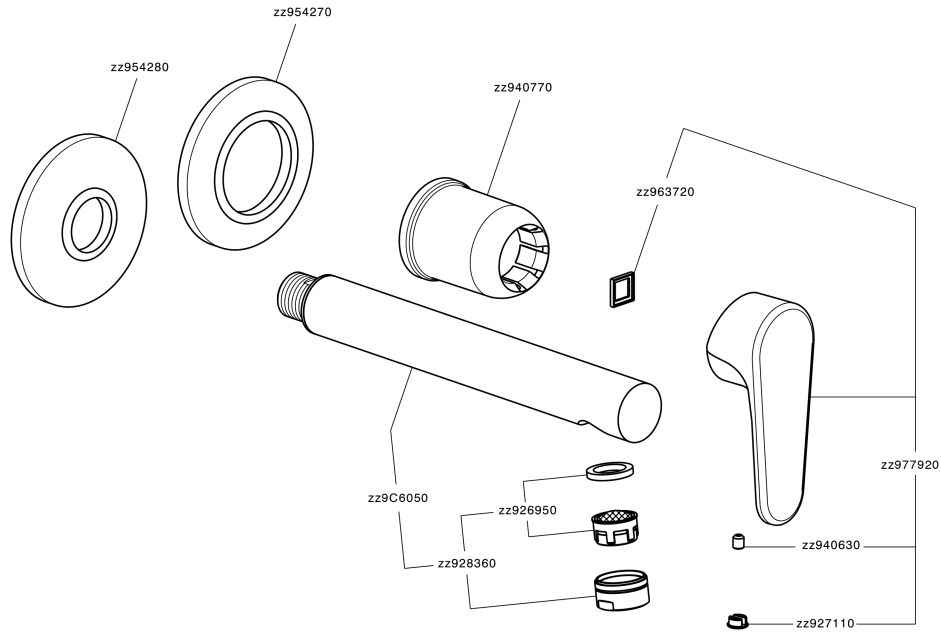

Exposed part for single lever washbasin valve H3_AH005512

AH005512

<https://en.huberitalia.com/exposed-part-for-single-lever-washbasin-valve-h3-ah005512>

Concealed single lever washbasin mixer Easy-Box CONCEALED_ZB002450

ZB002450

<https://en.huberitalia.com/concealed-single-lever-washbasin-mixer-easy-box-concealed-zb002450>

2026-04-08