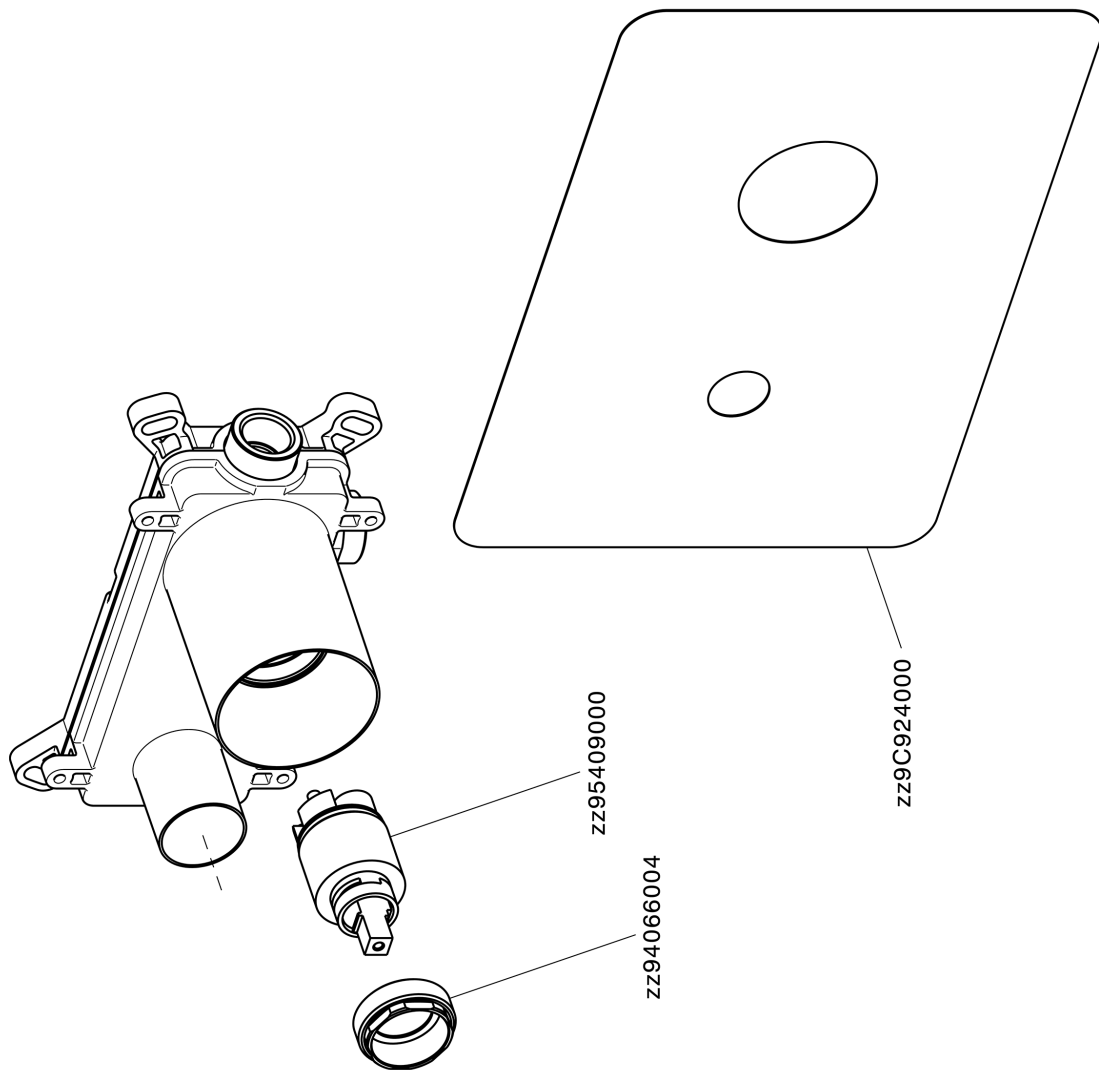

Exposed part for single lever washbasin valve H3_AH005512

AH005512

<https://en.huberitalia.com/exposed-part-for-single-lever-washbasin-valve-h3-ah005512>

Concealed single lever washbasin mixer Easy-Box CONCEALED_ZB002450

ZB002450

<https://en.huberitalia.com/concealed-single-lever-washbasin-mixer-easy-box-concealed-zb002450>

2026-07-01