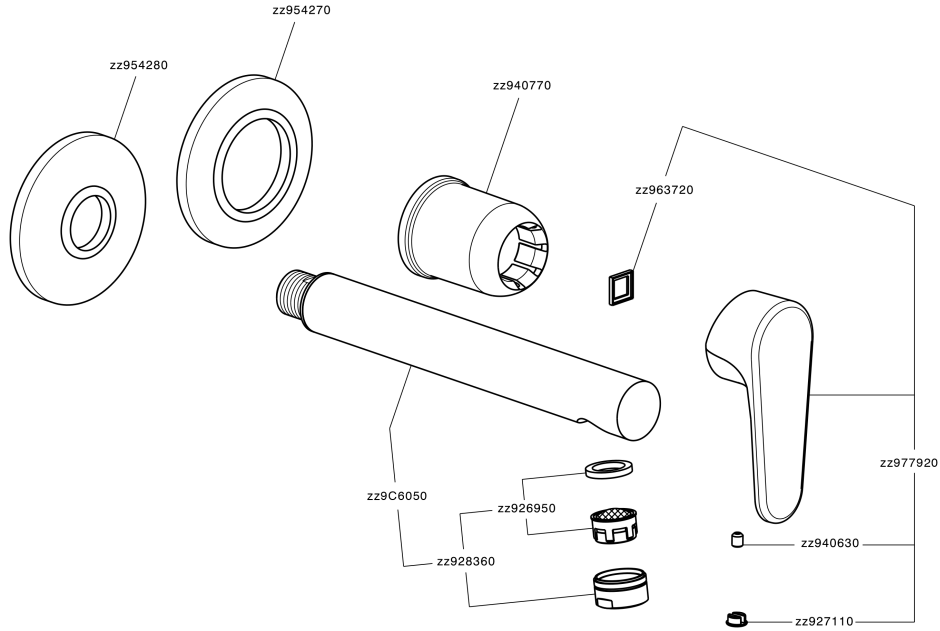

Exposed part for single lever washbasin valve H3_AH005512

AH005512

<https://en.huberitalia.com/exposed-part-for-single-lever-washbasin-valve-h3-ah005512>

Concealed single lever washbasin mixer Easy-Box CONCEALED_ZB002450

ZB002450

<https://en.huberitalia.com/concealed-single-lever-washbasin-mixer-easy-box-concealed-zb002450>

2026-04-08