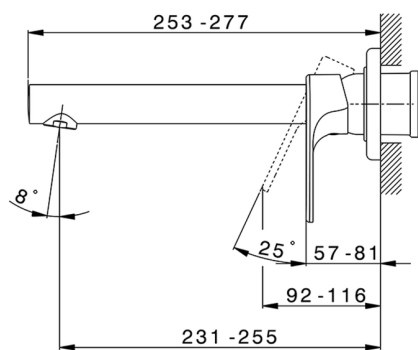

Exposed part for single lever washbasin valve H3_AH005512

MODEL **AH005512**

Exposed part for single lever washbasin valve, without concealed part, spout L.250 mm, for item Easy-Box ZB002450 and art. ZB025510

AVAILABLE FINISHINGS

- **21** 21 Chrome
- **2F** 2F Brushed Nickel
- **40** 40 Matt Black

CHARACTERISTICS

Installation **Concealed**
Required concealed parts **ZB002450**