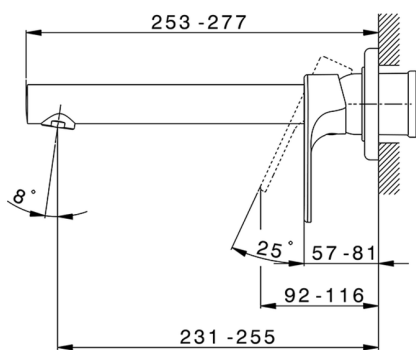

CHARACTERISTICS

Installation **Concealed**
Required concealed parts **ZB002450**