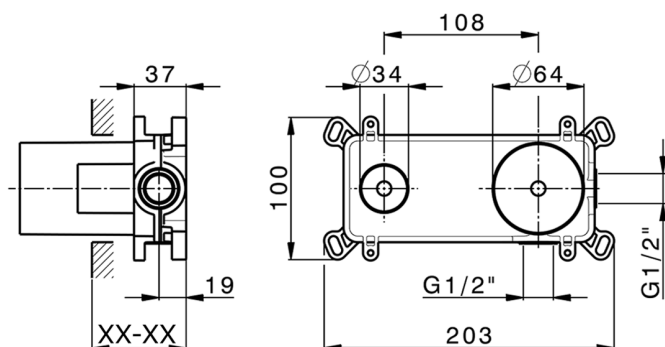

## Concealed single lever washbasin mixer Easy-Box CONCEALED\_ZB002450

MODEL **ZB002450**

Concealed single lever washbasin mixer  
Easy-Box, with protection guard box, without trim kit

AVAILABLE FINISHINGS

**04** 04 Without finishing

CHARACTERISTICS

Installation	<b>Concealed</b>
Cartridge Spare Parts	<b>ZZ95409000</b>
<b>35 mm Cartridge</b>	
Concealed	<b>1</b>

Piastra/Plate/Plaque/Platte/Placa

2-3mm: XX 56-76

10mm: XX 48-68