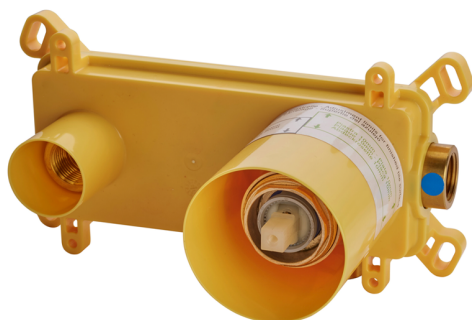

## Exposed part for single lever washbasin valve H3\_AH005512

MODEL **AH005512**

Exposed part for single lever washbasin valve, without concealed part, spout L.250 mm, for item Easy-Box ZB002450 and art. ZB025510

## Exposed part for single lever washbasin valve H3\_AH005512

AH005512

<https://en.huberitalia.com/exposed-part-for-single-lever-washbasin-valve-h3-ah005512>

## Concealed single lever washbasin mixer Easy-Box CONCEALED\_ZB002450

MODEL **ZB002450**

Concealed single lever washbasin mixer  
Easy-Box, with protection guard box, without trim kit

AVAILABLE FINISHINGS

**04** 04 Without finishing

CHARACTERISTICS

Installation	<b>Concealed</b>
Cartridge Spare Parts	<b>ZZ95409000</b>
<b>35 mm Cartridge</b>	
Concealed	<b>1</b>

Piastra/Plate/Plaque/Platte/Placa

2-3mm: XX 56-76