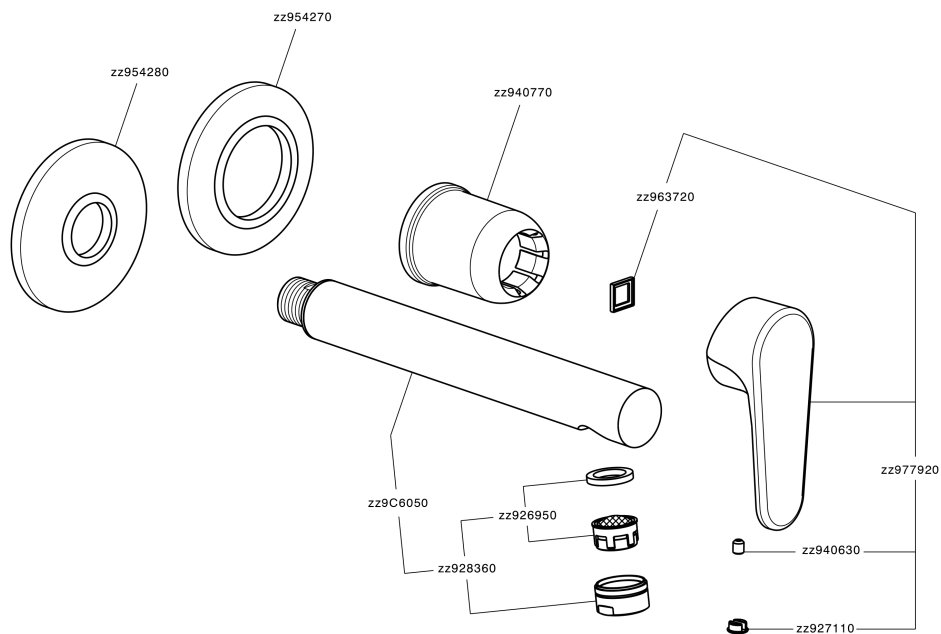

## Exposed part for single lever washbasin valve H3\_AH005512

MODEL **AH005512**

Exposed part for single lever washbasin valve, without concealed part, spout L.250 mm, for item Easy-Box ZB002450 and art. ZB025510

## Exposed part for single lever washbasin valve H3\_AH005512

AH005512

<https://en.huberitalia.com/exposed-part-for-single-lever-washbasin-valve-h3-ah005512>

## Concealed single lever washbasin mixer Easy-Box CONCEALED\_ZB002450

MODEL **ZB002450**

Concealed single lever washbasin mixer  
Easy-Box, with protection guard box, without trim kit

AVAILABLE FINISHINGS

10mm: XX 48-68