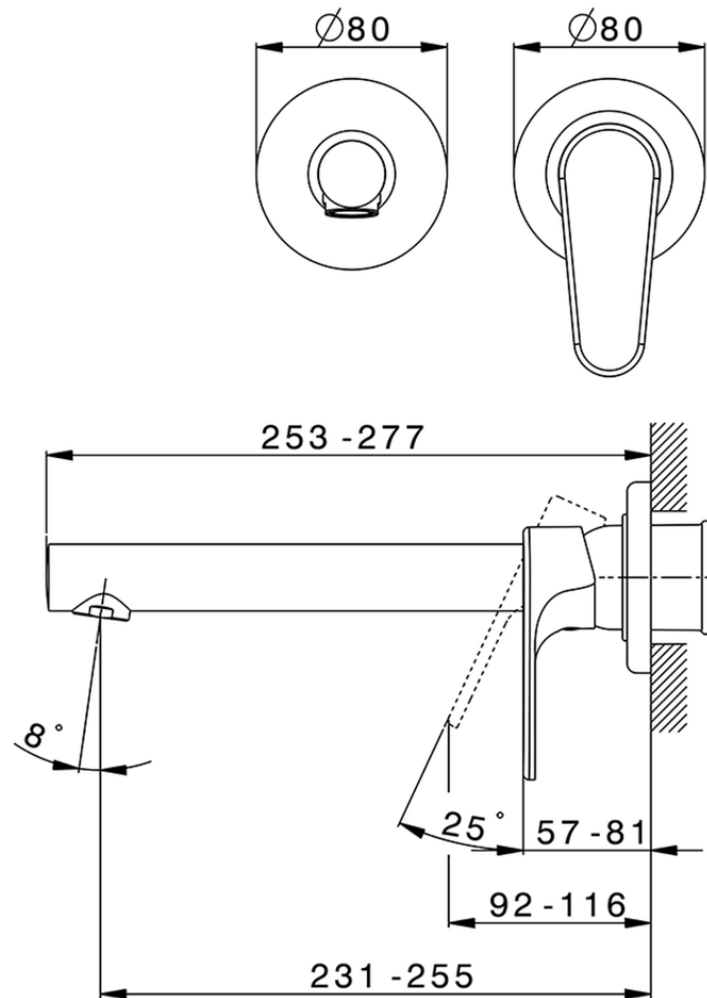

Exposed part for single lever washbasin valve H3_AH005512

AH005512

<https://en.huberitalia.com/exposed-part-for-single-lever-washbasin-valve-h3-ah005512>

Piastra/Plate/Plaque/Platte/Placa

2-3mm: XX 56-76

10mm: XX 48-68