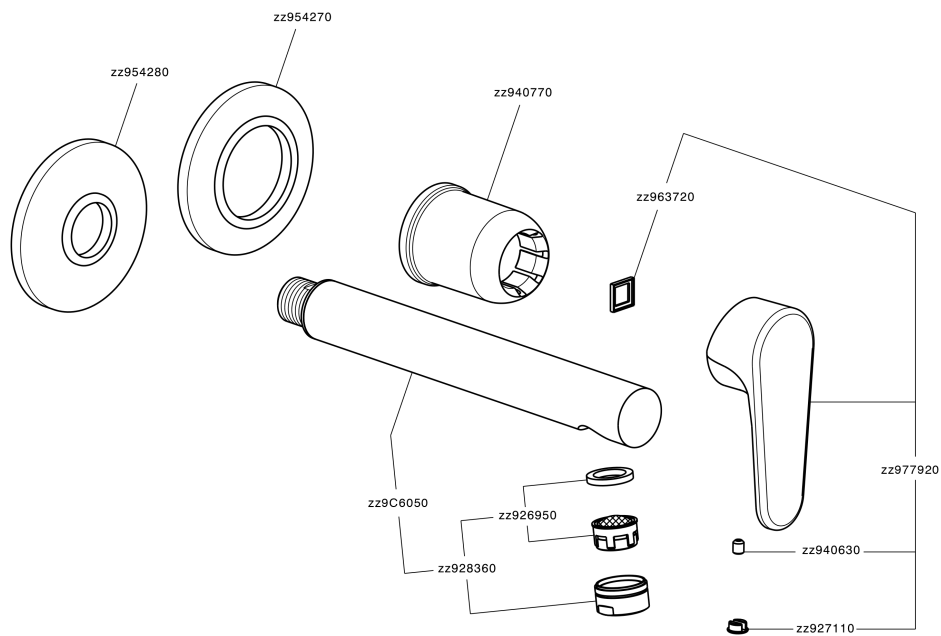

Exposed part for single lever washbasin valve H3_AH005512

AH005512

<https://en.huberitalia.com/exposed-part-for-single-lever-washbasin-valve-h3-ah005512>

Concealed single lever washbasin mixer Easy-Box CONCEALED_ZB002450

ZB002450

<https://en.huberitalia.com/concealed-single-lever-washbasin-mixer-easy-box-concealed-zb002450>

2026-06-30