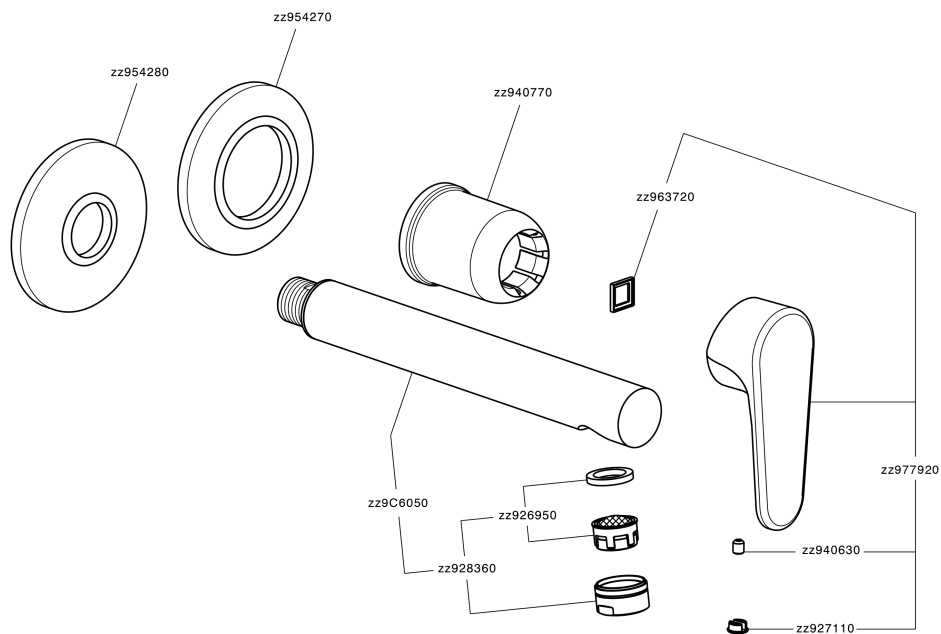

Exposed part for single lever washbasin valve H3_AH005512

AH005512

<https://en.huberitalia.com/exposed-part-for-single-lever-washbasin-valve-h3-ah005512>

Concealed single lever washbasin mixer Easy-Box CONCEALED_ZB002450

ZB002450

<https://en.huberitalia.com/concealed-single-lever-washbasin-mixer-easy-box-concealed-zb002450>

2026-04-05