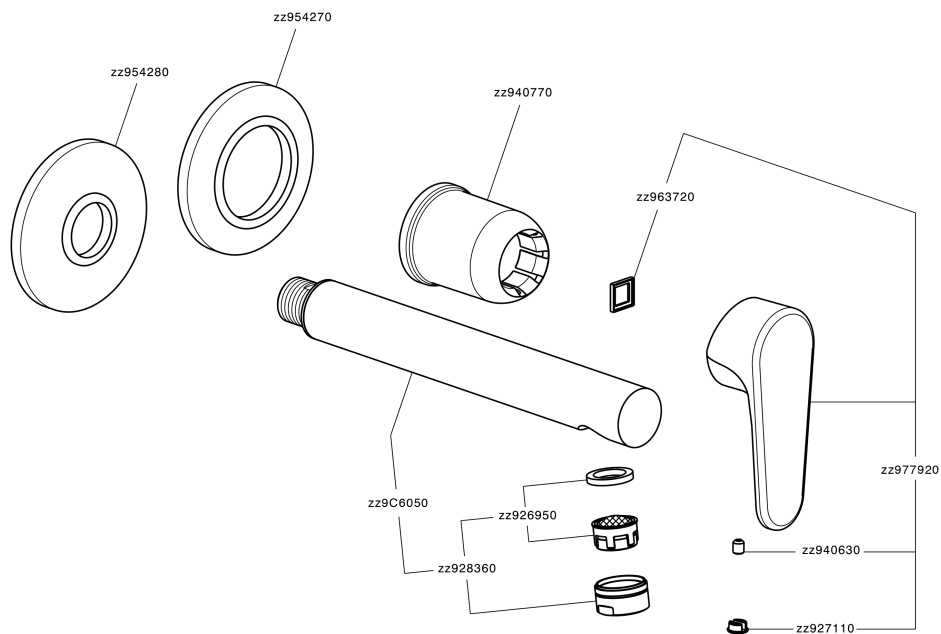

## Exposed part for single lever washbasin valve H3\_AH005512

AH005512

<https://en.huberitalia.com/exposed-part-for-single-lever-washbasin-valve-h3-ah005512>

## Concealed single lever washbasin mixer Easy-Box CONCEALED\_ZB002450

ZB002450

<https://en.huberitalia.com/concealed-single-lever-washbasin-mixer-easy-box-concealed-zb002450>

2026-06-10