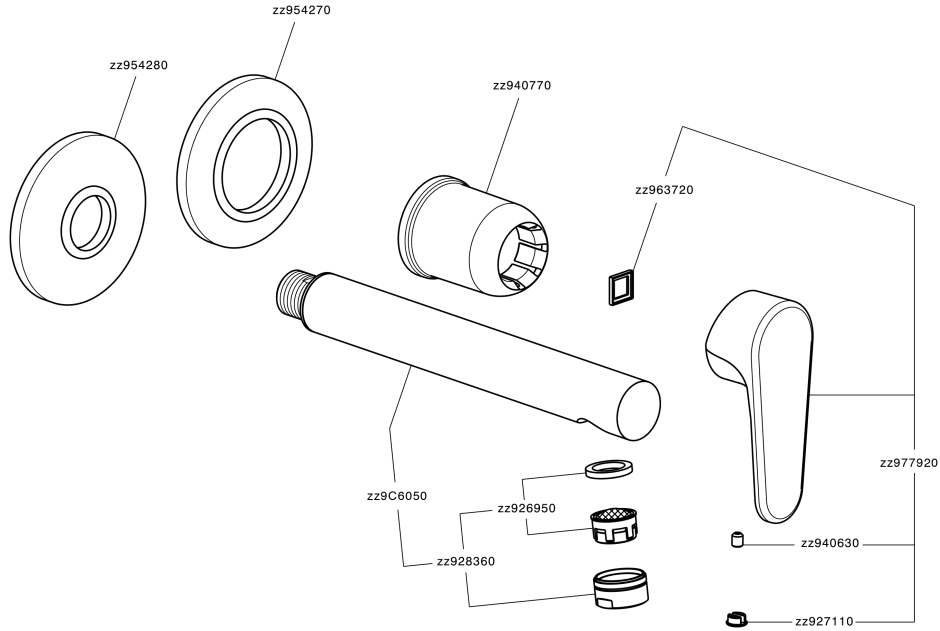

Exposed part for single lever washbasin valve H3_AH005512

MODEL **AH005512**

Exposed part for single lever washbasin valve, without concealed part, spout L.250 mm, for item Easy-Box ZB002450 and art. ZB025510

AVAILABLE FINISHINGS

-  **21** 21 Chrome
-  **2F** 2F Brushed Nickel
-  **40** 40 Matt Black

CHARACTERISTICS

Installation **Concealed**
 Required concealed parts **ZB002450**

Exposed part for single lever washbasin valve H3_AH005512

AH005512

<https://en.huberitalia.com/exposed-part-for-single-lever-washbasin-valve-h3-ah005512>

Concealed single lever washbasin mixer Easy-Box CONCEALED_ZB002450

MODEL **ZB002450**

Concealed single lever washbasin mixer
Easy-Box, with protection guard box, without trim kit

AVAILABLE FINISHINGS

CHARACTERISTICS

Installation	Concealed
Cartridge Spare Parts	ZZ95409000
35 mm Cartridge	
Concealed	1

Piastra/Plate/Plaque/Platte/Placa

2-3mm: XX 56-76

10mm: XX 48-68

DeviaStop

The Huber Devia Stop technology allows to adjust the water flow and to direct it to the selected output point (overhead soaker, hand shower, etc).