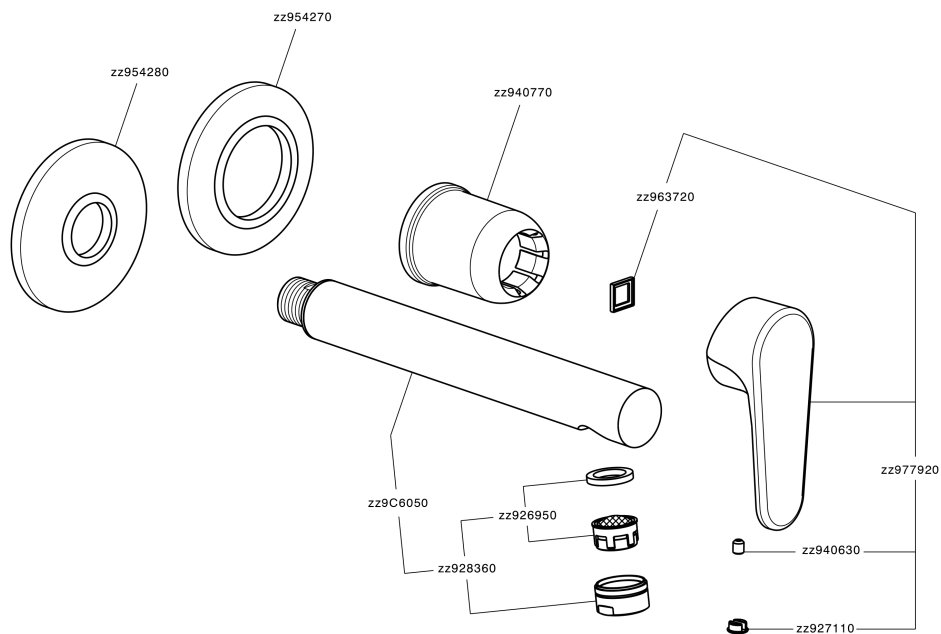

## Exposed part for single lever washbasin valve H3\_AH005512

MODEL **AH005512**

Exposed part for single lever washbasin valve, without concealed part, spout L.250 mm, for item Easy-Box ZB002450 and art. ZB025510

## Exposed part for single lever washbasin valve H3\_AH005512

AH005512

<https://en.huberitalia.com/exposed-part-for-single-lever-washbasin-valve-h3-ah005512>

## Concealed single lever washbasin mixer Easy-Box CONCEALED\_ZB002450

MODEL **ZB002450**

Concealed single lever washbasin mixer  
Easy-Box, with protection guard box, without trim kit

AVAILABLE FINISHINGS

CHARACTERISTICS

Installation	<b>Concealed</b>
Cartridge Spare Parts	<b>ZZ95409000</b>
<b>35 mm Cartridge</b>	
Concealed	<b>1</b>

Piastra/Plate/Plaque/Platte/Placa

2-3mm: XX 56-76

10mm: XX 48-68