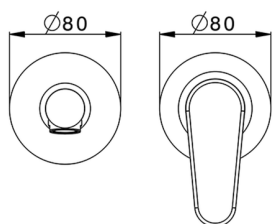

## Exposed part for single lever washbasin valve H3\_AH005512

MODEL **AH005512**

Exposed part for single lever washbasin valve, without concealed part, spout L.250 mm, for item Easy-Box ZB002450 and art. ZB025510

## Exposed part for single lever washbasin valve H3\_AH005512

AH005512

<https://en.huberitalia.com/exposed-part-for-single-lever-washbasin-valve-h3-ah005512>

CHARACTERISTICS

Installation	<b>Concealed</b>
Cartridge Spare Parts	<b>ZZ95409000</b>
<b>35 mm Cartridge</b>	
Concealed	<b>1</b>

Piastra/Plate/Plaque/Platte/Placa

2-3mm: XX 56-76

10mm: XX 48-68