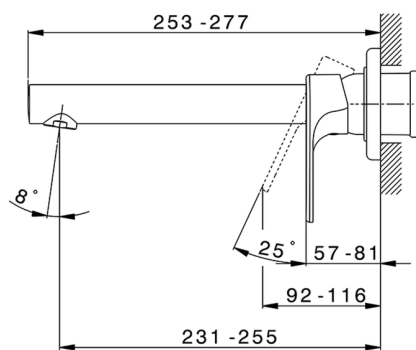

Exposed part for single lever washbasin valve H3_AH005512

MODEL **AH005512**

Exposed part for single lever washbasin valve, without concealed part, spout L.250 mm, for item Easy-Box ZB002450 and art. ZB025510

AVAILABLE FINISHINGS

-  **21** 21 Chrome
-  **2F** 2F Brushed Nickel
-  **40** 40 Matt Black

CHARACTERISTICS

Installation **Concealed**
 Required concealed parts **ZB002450**

Exposed part for single lever washbasin valve H3_AH005512

AH005512

<https://en.huberitalia.com/exposed-part-for-single-lever-washbasin-valve-h3-ah005512>

Concealed single lever washbasin mixer Easy-Box CONCEALED_ZB002450

MODEL **ZB002450**

Concealed single lever washbasin mixer
Easy-Box, with protection guard box, without trim kit

AVAILABLE FINISHINGS

CHARACTERISTICS

Installation	Concealed
Cartridge Spare Parts	ZZ95409000
35 mm Cartridge	
Concealed	1

Piastra/Plate/Plaque/Platte/Placa

2-3mm: XX 56-76

10mm: XX 48-68

DeviaStop

The Huber Devia Stop technology allows to adjust the water flow and to direct it to the selected output point (overhead soaker, hand shower, etc).