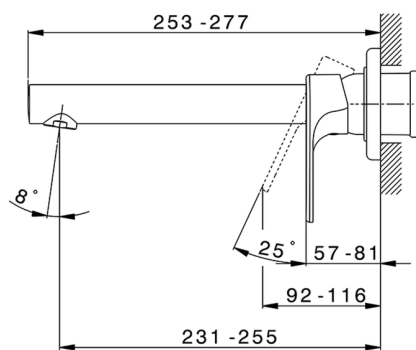

Exposed part for single lever washbasin valve H3_AH005512

MODEL **AH005512**

Exposed part for single lever washbasin valve, without concealed part, spout L.250 mm, for item Easy-Box ZB002450 and art. ZB025510

AVAILABLE FINISHINGS

- **21** 21 Chrome
- **2F** 2F Brushed Nickel
- **40** 40 Matt Black

CHARACTERISTICS

Installation **Concealed**
Required concealed parts **ZB002450**