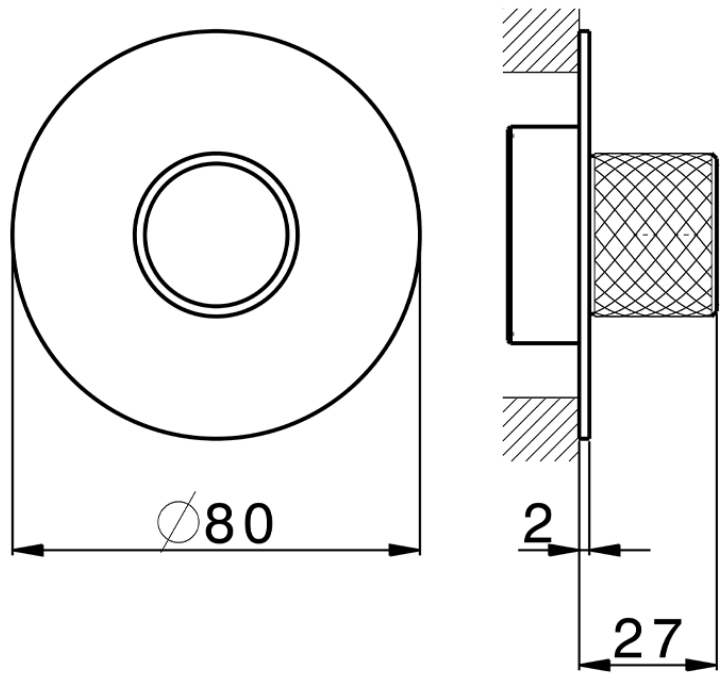

Exposed part for individual Push&Shower PUSH&SHOWER_PS0G6110

PS0G6110

<https://en.huberitalia.com/exposed-part-for-individual-pushshower-pushshower-ps0g6110>

ZB0G6000

<https://en.huberitalia.com/parte-empotrada-pushshower-pushshower-zb0g6000>