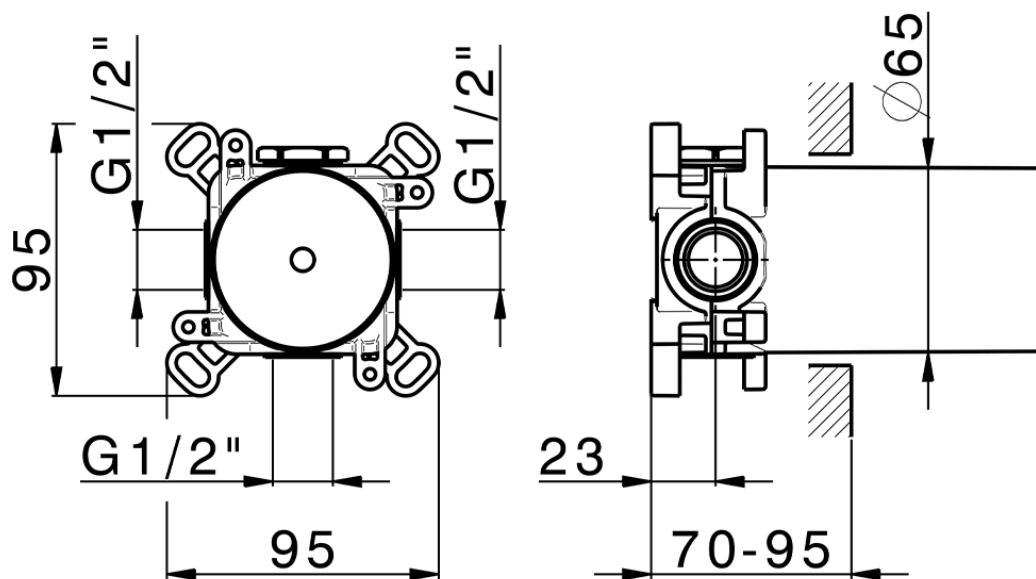

Exposed part for individual Push&Shower PUSH&SHOWER_PS0G6110

PS0G6110

<https://en.huberitalia.com/exposed-part-for-individual-pushshower-pushshower-ps0g6110>

ZB0G6000

<https://en.huberitalia.com/parte-empotrada-pushshower-pushshower-zb0g6000>