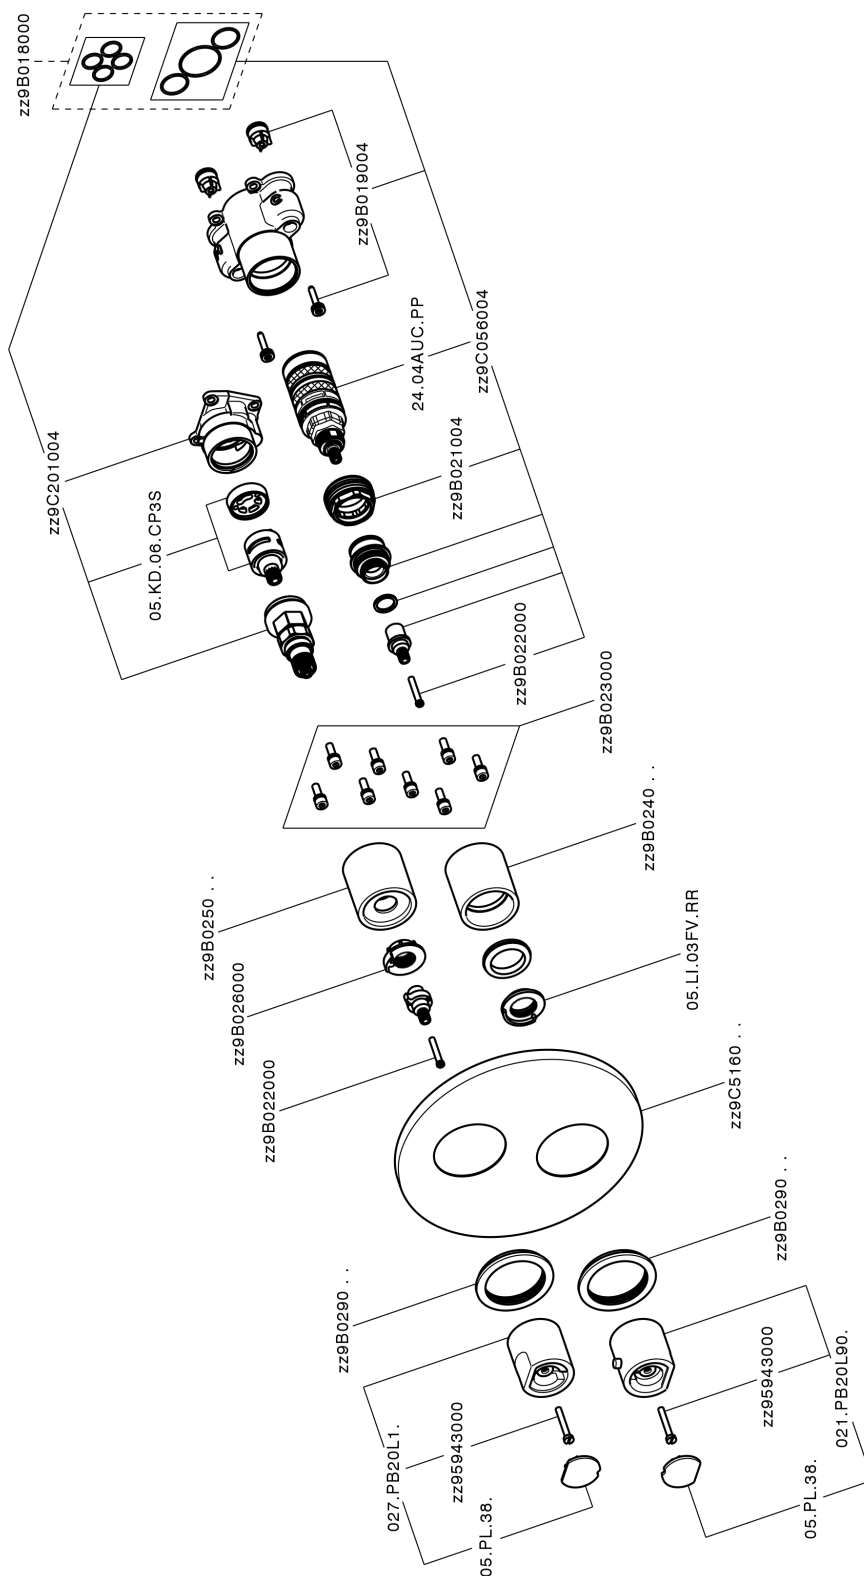

Exposed part for Thermostatic One Box Valve NORMA_NM0BT030

NM0BT030

<https://en.huberitalia.com/exposed-part-for-thermostatic-one-box-valve-norma-nm0bt030>

One Box Universal Concealed Part ONE BOX_ZB00B031

ZB00B031

<https://en.huberitalia.com/one-box-universal-concealed-part-one-box-zb00b031>

One Box Universal Concealed Part ONE BOX_ZB00B030

ZB00B030

<https://en.huberitalia.com/one-box-universal-concealed-part-one-box-zb00b030>

2024-12-18