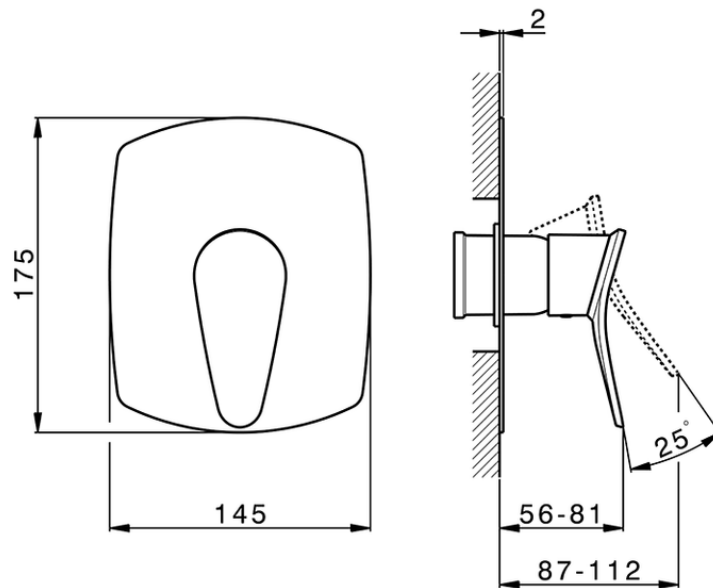

## Exposed part for concealed S.L. shower valve HARLOCK\_HC003000

HC003000

<https://en.huberitalia.com/exposed-part-for-concealed-s-l-shower-valve-harlock-hc003000>

Piastra/Plate/Plaque/Platte/Placa

2-3mm: XX 27-47 YY 54-74

10mm: XX 16-40 YY 43-68

ZB005300

<https://en.huberitalia.com/concealed-single-lever-shower-valve-concealed-zb005300>

2026-06-30