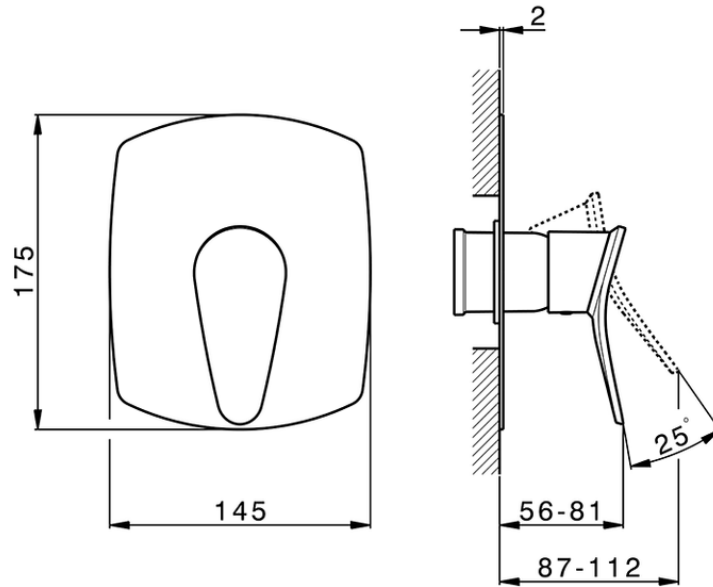

Exposed part for concealed S.L. shower valve HARLOCK_HC003000

HC003000

<https://en.huberitalia.com/exposed-part-for-concealed-s-l-shower-valve-harlock-hc003000>

Piastra/Plate/Plaque/Platte/Placa

2-3mm: XX 27-47 YY 54-74

10mm: XX 16-40 YY 43-68

ZB005300

<https://en.huberitalia.com/concealed-single-lever-shower-valve-concealed-zb005300>

2026-06-30