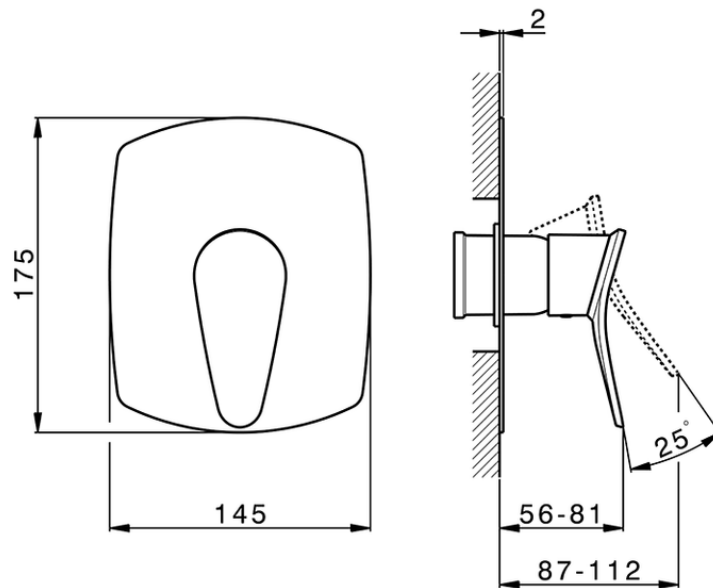

## Exposed part for concealed S.L. shower valve HARLOCK\_HC003000

HC003000

<https://en.huberitalia.com/exposed-part-for-concealed-s-l-shower-valve-harlock-hc003000>

## Piastra/Plate/Plaque/Platte/Placa

2-3mm: XX 27-47 YY 54-74

10mm: XX 16-40 YY 43-68

ZB005300

<https://en.huberitalia.com/concealed-single-lever-shower-valve-concealed-zb005300>

2026-04-29