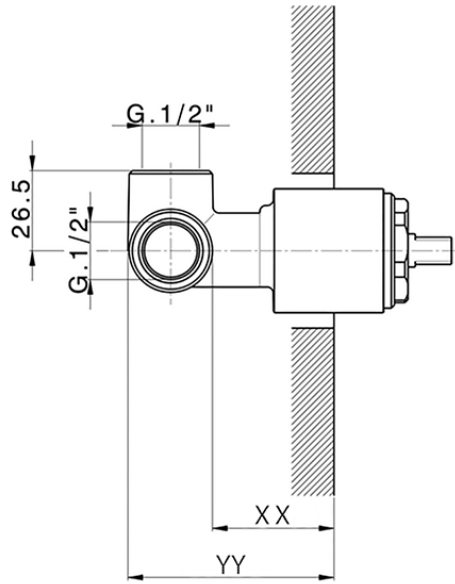

Exposed part for concealed S.L. shower valve HARLOCK_HC003000

HC003000

<https://en.huberitalia.com/exposed-part-for-concealed-s-l-shower-valve-harlock-hc003000>

Piastra/Plate/Plaque/Platte/Placa

2-3mm: XX 27-47 YY 54-74

10mm: XX 16-40 YY 43-68

ZB005300

<https://en.huberitalia.com/concealed-single-lever-shower-valve-concealed-zb005300>

2026-06-09