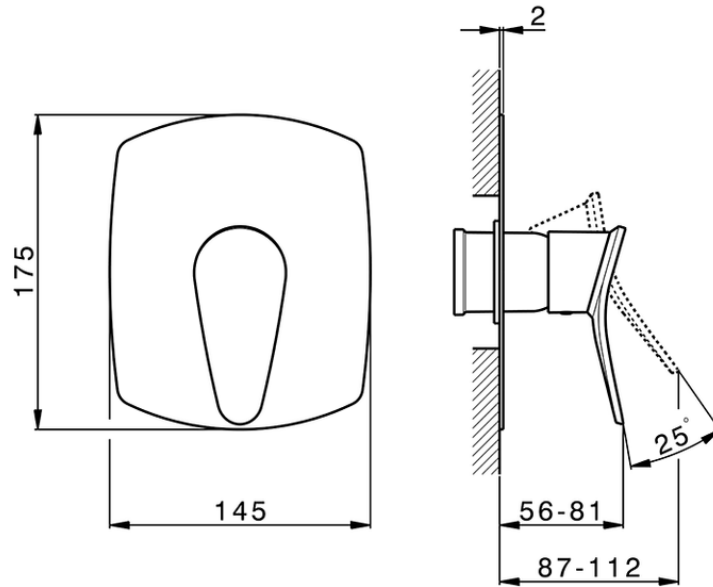

Exposed part for concealed S.L. shower valve HARLOCK_HC003000

HC003000

<https://en.huberitalia.com/exposed-part-for-concealed-s-l-shower-valve-harlock-hc003000>

Piastra/Plate/Plaque/Platte/Placa

2-3mm: XX 27-47 YY 54-74

10mm: XX 16-40 YY 43-68

ZB005300

<https://en.huberitalia.com/concealed-single-lever-shower-valve-concealed-zb005300>

2026-06-09