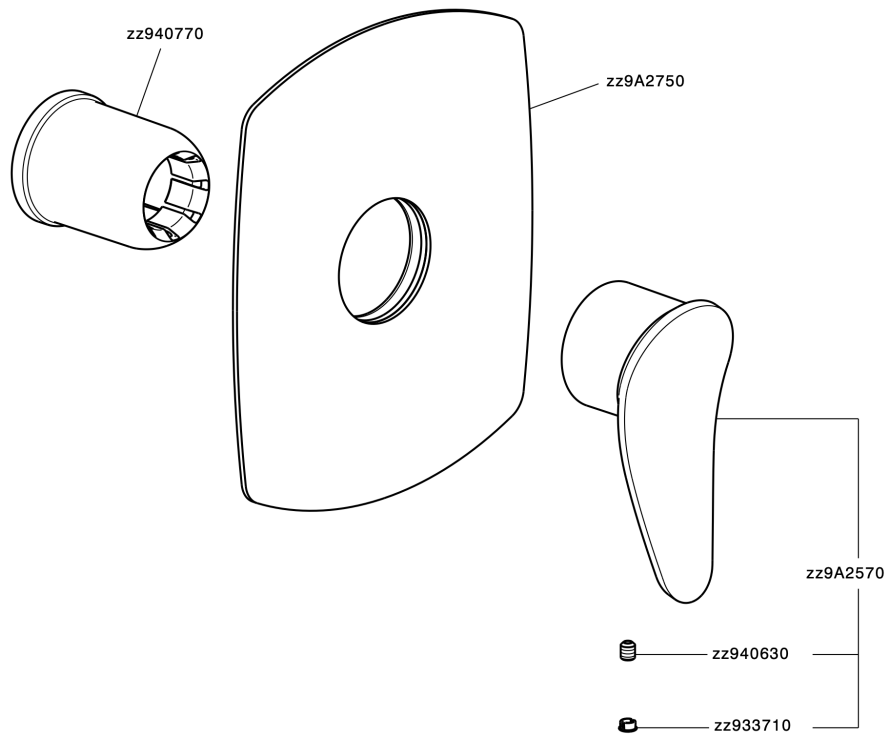

Exposed part for concealed S.L. shower valve HARLOCK_HC003000

HC003000

<https://en.huberitalia.com/exposed-part-for-concealed-s-l-shower-valve-harlock-hc003000>

Concealed single lever shower valve CONCEALED_ZB005300

ZB005300

<https://en.huberitalia.com/concealed-single-lever-shower-valve-concealed-zb005300>

2026-06-09