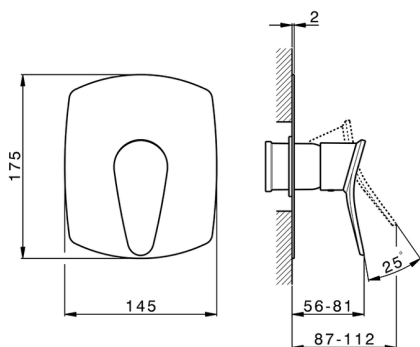

Exposed part for concealed S.L. shower valve HARLOCK_HC003000

MODEL **HC003000**

Exposed part for concealed S.L. shower valve, without concealed part, for item ZB005300

AVAILABLE FINISHINGS

-  **21** 21 Chrome
-  **2P** 2P Rose Gold
-  **2Q** 2Q Black Titanium
-  **40** 40 Matt Black
-  **4Q** 4Q Matt White
-  **6T** 6T Chrome/Matt Black

CHARACTERISTICS

Installation **Concealed**
 Required concealed parts **ZB005300**

Exposed part for concealed S.L. shower valve HARLOCK_HC003000

HC003000

<https://en.huberitalia.com/exposed-part-for-concealed-s-l-shower-valve-harlock-hc003000>

Concealed single lever shower valve CONCEALED_ZB005300

MODEL **ZB005300**

Concealed single lever shower valve, 1/2" Concealed shower mixer, without trim kit

AVAILABLE FINISHINGS

04 04 Without finishing

CHARACTERISTICS

Installation	Concealed
Cartridge Spare Parts	ZZ94035000
35 mm Cartridge	
Concealed	1

Piastra/Plate/Plaque/Platte/Placa
 2-3mm: XX 27-47 YY 54-74
 10mm: XX 16-40 YY 43-68

2026-07-01