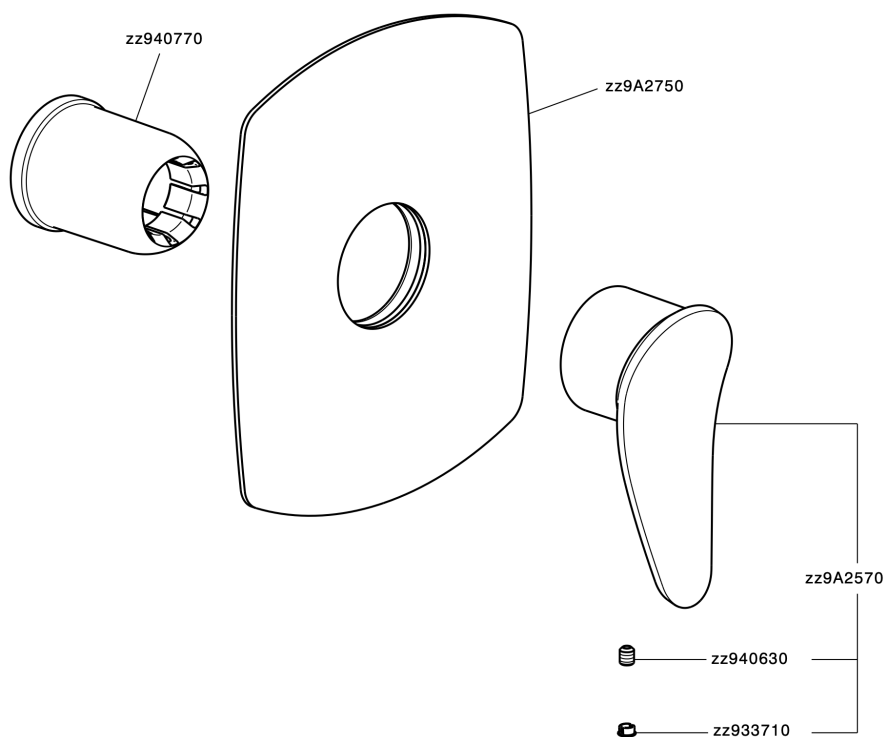

Exposed part for concealed S.L. shower valve HARLOCK_HC003000

MODEL **HC003000**

Exposed part for concealed S.L. shower valve, without concealed part, for item ZB005300

AVAILABLE FINISHINGS

-  **21** 21 Chrome
-  **2P** 2P Rose Gold
-  **2Q** 2Q Black Titanium
-  **40** 40 Matt Black
-  **4Q** 4Q Matt White
-  **6T** 6T Chrome/Matt Black

CHARACTERISTICS

Installation **Concealed**
 Required concealed parts **ZB005300**

Exposed part for concealed S.L. shower valve HARLOCK_HC003000

HC003000

<https://en.huberitalia.com/exposed-part-for-concealed-s-l-shower-valve-harlock-hc003000>

Concealed single lever shower valve CONCEALED_ZB005300

MODEL **ZB005300**

Concealed single lever shower valve, 1/2" Concealed shower mixer, without trim kit

AVAILABLE FINISHINGS

04 04 Without finishing

CHARACTERISTICS

Installation	Concealed
Cartridge Spare Parts	ZZ94035000
35 mm Cartridge	
Concealed	1

Piastra/Plate/Plaque/Platte/Placa
 2-3mm: XX 27-47 YY 54-74
 10mm: XX 16-40 YY 43-68

2026-07-01