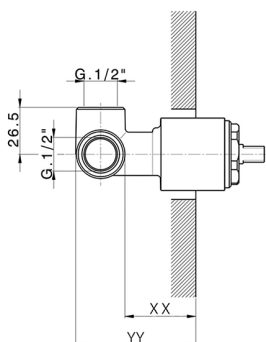

Exposed part for concealed S.L. shower valve HARLOCK_HC003000

MODEL **HC003000**

Exposed part for concealed S.L. shower valve, without concealed part, for item ZB005300

AVAILABLE FINISHINGS

-  **21** 21 Chrome
-  **2P** 2P Rose Gold
-  **2Q** 2Q Black Titanium
-  **40** 40 Matt Black
-  **4Q** 4Q Matt White
-  **6T** 6T Chrome/Matt Black

CHARACTERISTICS

Installation **Concealed**
 Required concealed parts **ZB005300**

Exposed part for concealed S.L. shower valve HARLOCK_HC003000

HC003000

<https://en.huberitalia.com/exposed-part-for-concealed-s-l-shower-valve-harlock-hc003000>

Concealed single lever shower valve CONCEALED_ZB005300

MODEL **ZB005300**

Concealed single lever shower valve, 1/2" Concealed shower mixer, without trim kit

AVAILABLE FINISHINGS

04 04 Without finishing

CHARACTERISTICS

Installation	Concealed
Cartridge Spare Parts	ZZ94035000
35 mm Cartridge	
Concealed	1

Piastra/Plate/Plaque/Platte/Placa
 2-3mm: XX 27-47 YY 54-74
 10mm: XX 16-40 YY 43-68

2026-07-01