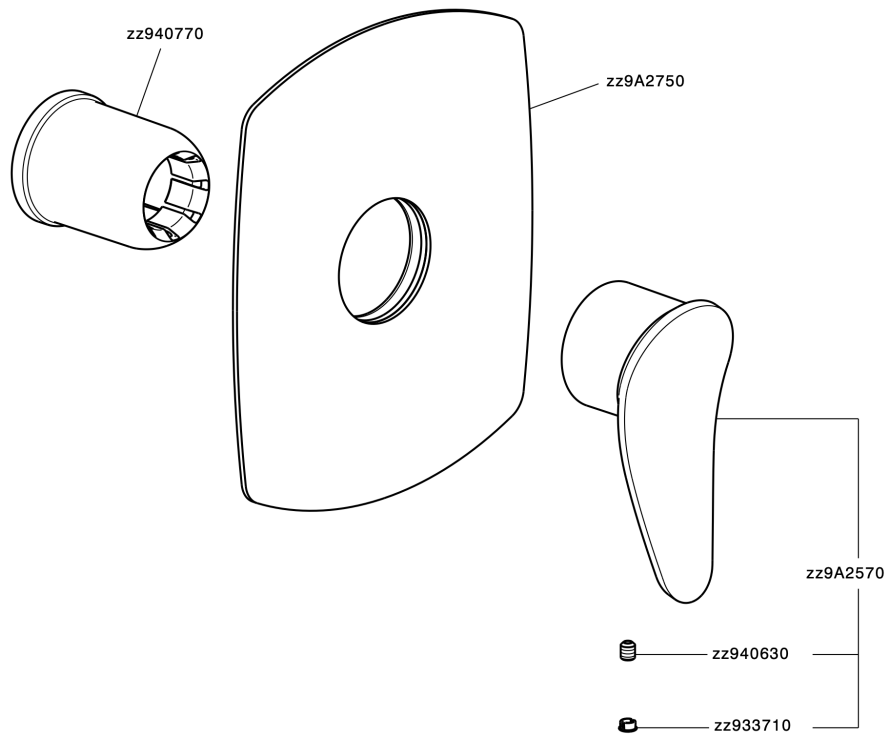

Exposed part for concealed S.L. shower valve HARLOCK_HC003000

HC003000

<https://en.huberitalia.com/exposed-part-for-concealed-s-l-shower-valve-harlock-hc003000>

Concealed single lever shower valve CONCEALED_ZB005300

ZB005300

<https://en.huberitalia.com/concealed-single-lever-shower-valve-concealed-zb005300>

2026-04-29