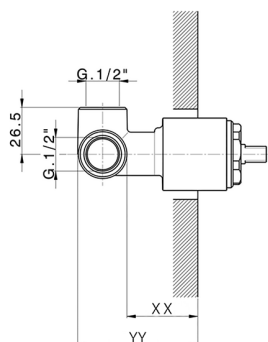

## Exposed part for concealed S.L. shower valve HARLOCK\_HC003000

HC003000

<https://en.huberitalia.com/exposed-part-for-concealed-s-l-shower-valve-harlock-hc003000>

**Concealed single lever shower valve CONCEALED\_ZB005300**

MODEL **ZB005300**

Concealed single lever shower valve, 1/2" Concealed shower mixer, without trim kit

AVAILABLE FINISHINGS

**04** 04 Without finishing

CHARACTERISTICS

Installation	<b>Concealed</b>
Cartridge Spare Parts	<b>ZZ94035000</b>
<b>35 mm Cartridge</b>	
Concealed	<b>1</b>

Piastra/Plate/Plaque/Platte/Placa  
 2-3mm: XX 27-47 YY 54-74  
 10mm: XX 16-40 YY 43-68

2026-05-01