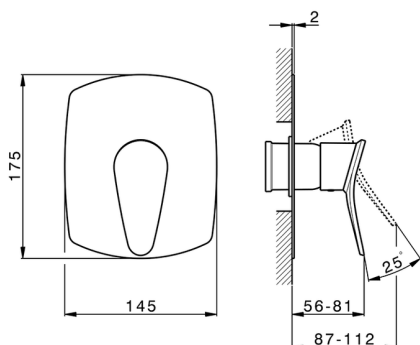

## Exposed part for concealed S.L. shower valve HARLOCK\_HC003000

MODEL **HC003000**

Exposed part for concealed S.L. shower valve, without concealed part, for item ZB005300

MODEL **ZB005300**

Concealed single lever shower valve, 1/2" Concealed shower mixer, without trim kit

AVAILABLE FINISHINGS

**04** 04 Without finishing

CHARACTERISTICS

Installation	<b>Concealed</b>
Cartridge Spare Parts	<b>ZZ94035000</b>
<b>35 mm Cartridge</b>	
Concealed	<b>1</b>

Piastra/Plate/Plaque/Platte/Placa  
 2-3mm: XX 27-47 YY 54-74  
 10mm: XX 16-40 YY 43-68

2026-05-01